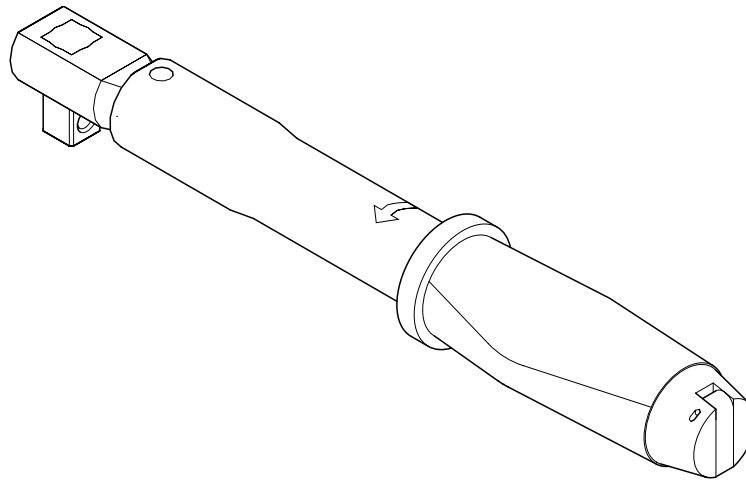

# **Slimline 0 Plastic Knob 3/8" Fixed Head Kgf.cm/Lbf.in**

# SL0 3/8" Fixed Head Kgf.cm/Lbf.in