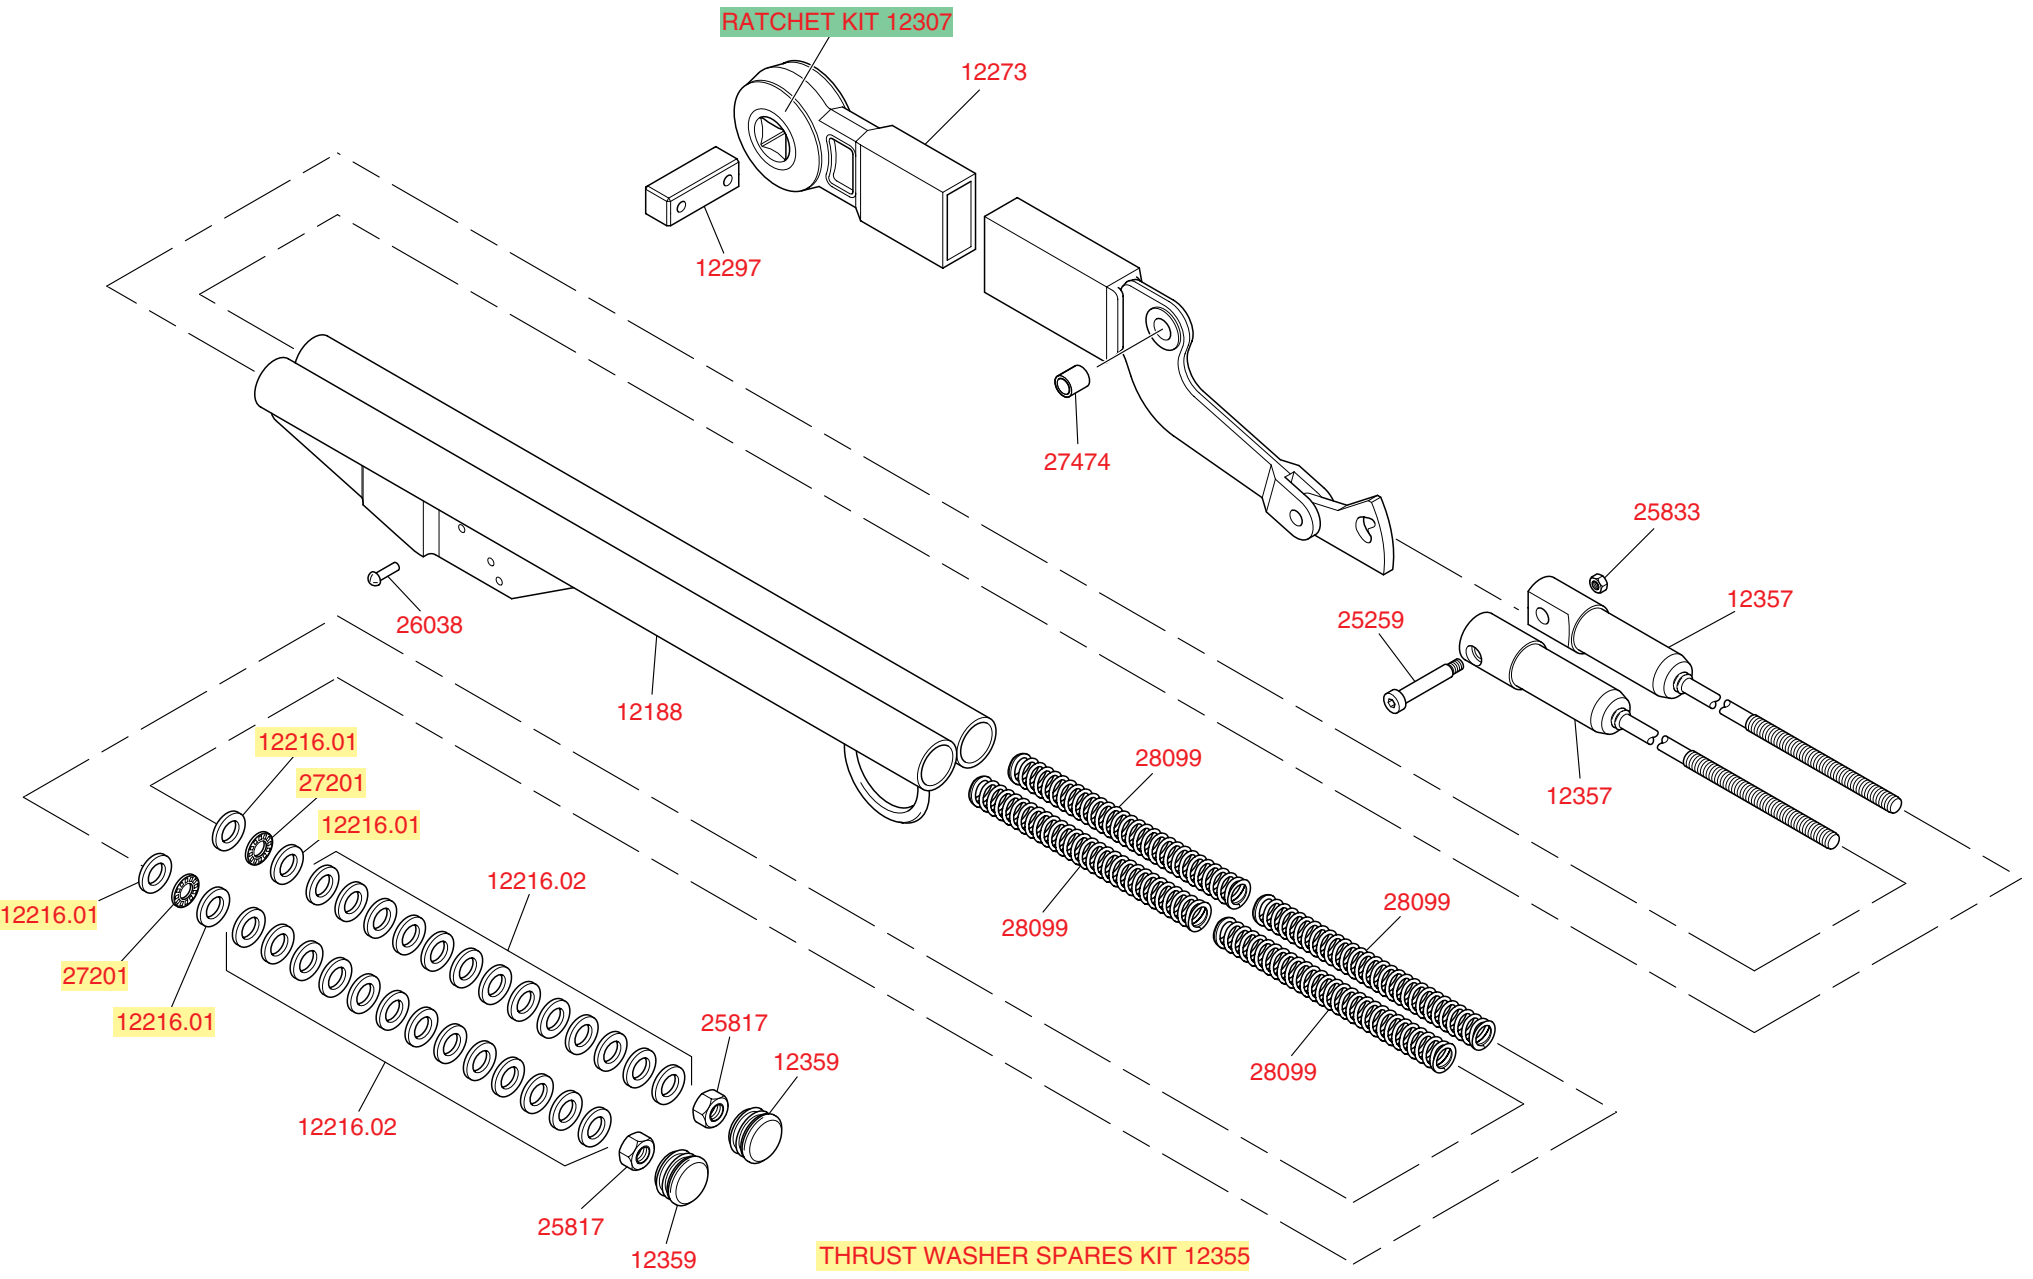

5AR 3/4" P Type N.m/Lbf.ft Industrial Torque Wrench

5AR 3/4" P Type N.m/Lbf.ft

5AR 3/4" P Type N.m/Lbf.ft

PART No	QUANTITY	DESCRIPTION
12188	1	BODY ASSY 5AR
12216.01	4	HARDENED THRUST WASHER
12216.02	13	WASHER 3/8"WHIT BR STEEL
12273	1	LVR ARM ASSY 5R & 5AR
12297	1	SQ DR ASSY 3/4"
12357	2	5AR PLUNGER & ROD WELDED ASSY
12359	2	END CAP - PLASTIC IND WRENCH
25259	1	SCR SHLD SKT 5/16BSW 1.1/2" LG
25817	2	NUT 3/8" BSF NYLOCK
25833	1	NUT 5/16" BSW STD
26038	1	RIVET OV.HD.3/16 SHK.x5/8
27201	2	BRG:THRUST NDL
27474	1	BRG BUSH 3/8"x1/2"x10.5mm
28099	4	SPRG/COMP 24.45DIAx241.5x6.7