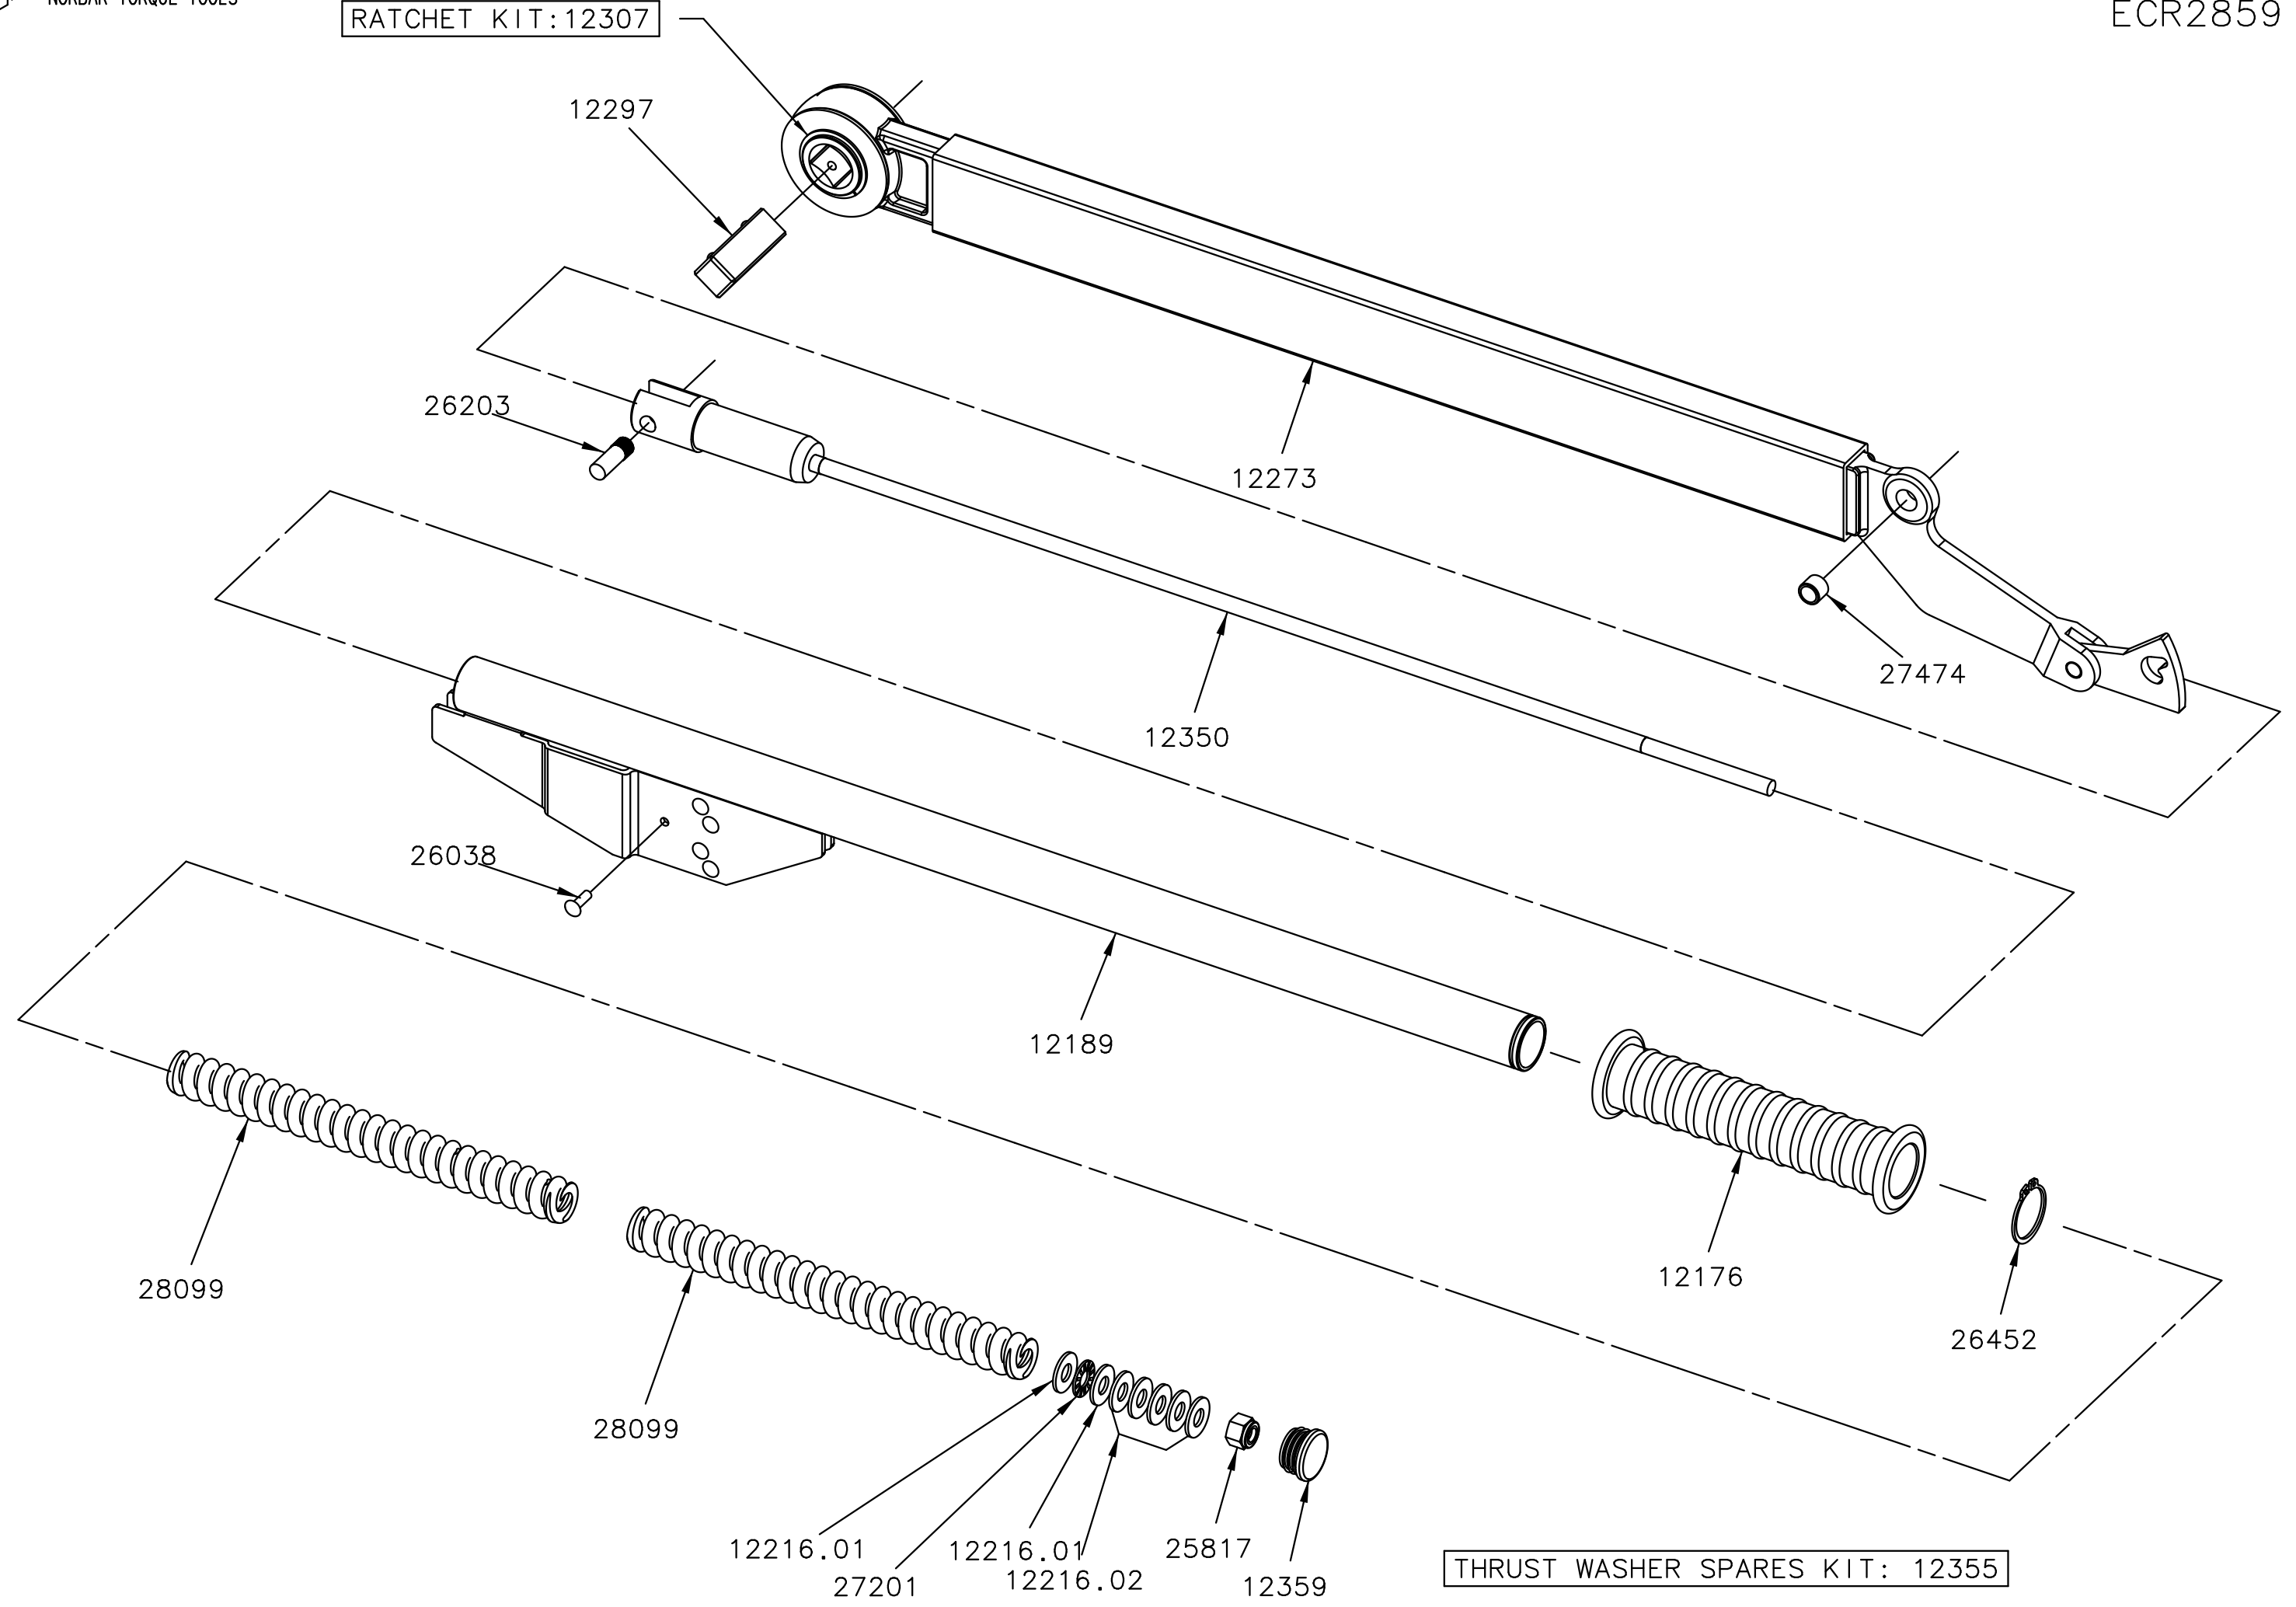

12023 - 5R 3/4" 300-1000 N.m 'P' TYPE

RATCHET KIT: 12307

THRUST WASHER SPARES KIT: 12355