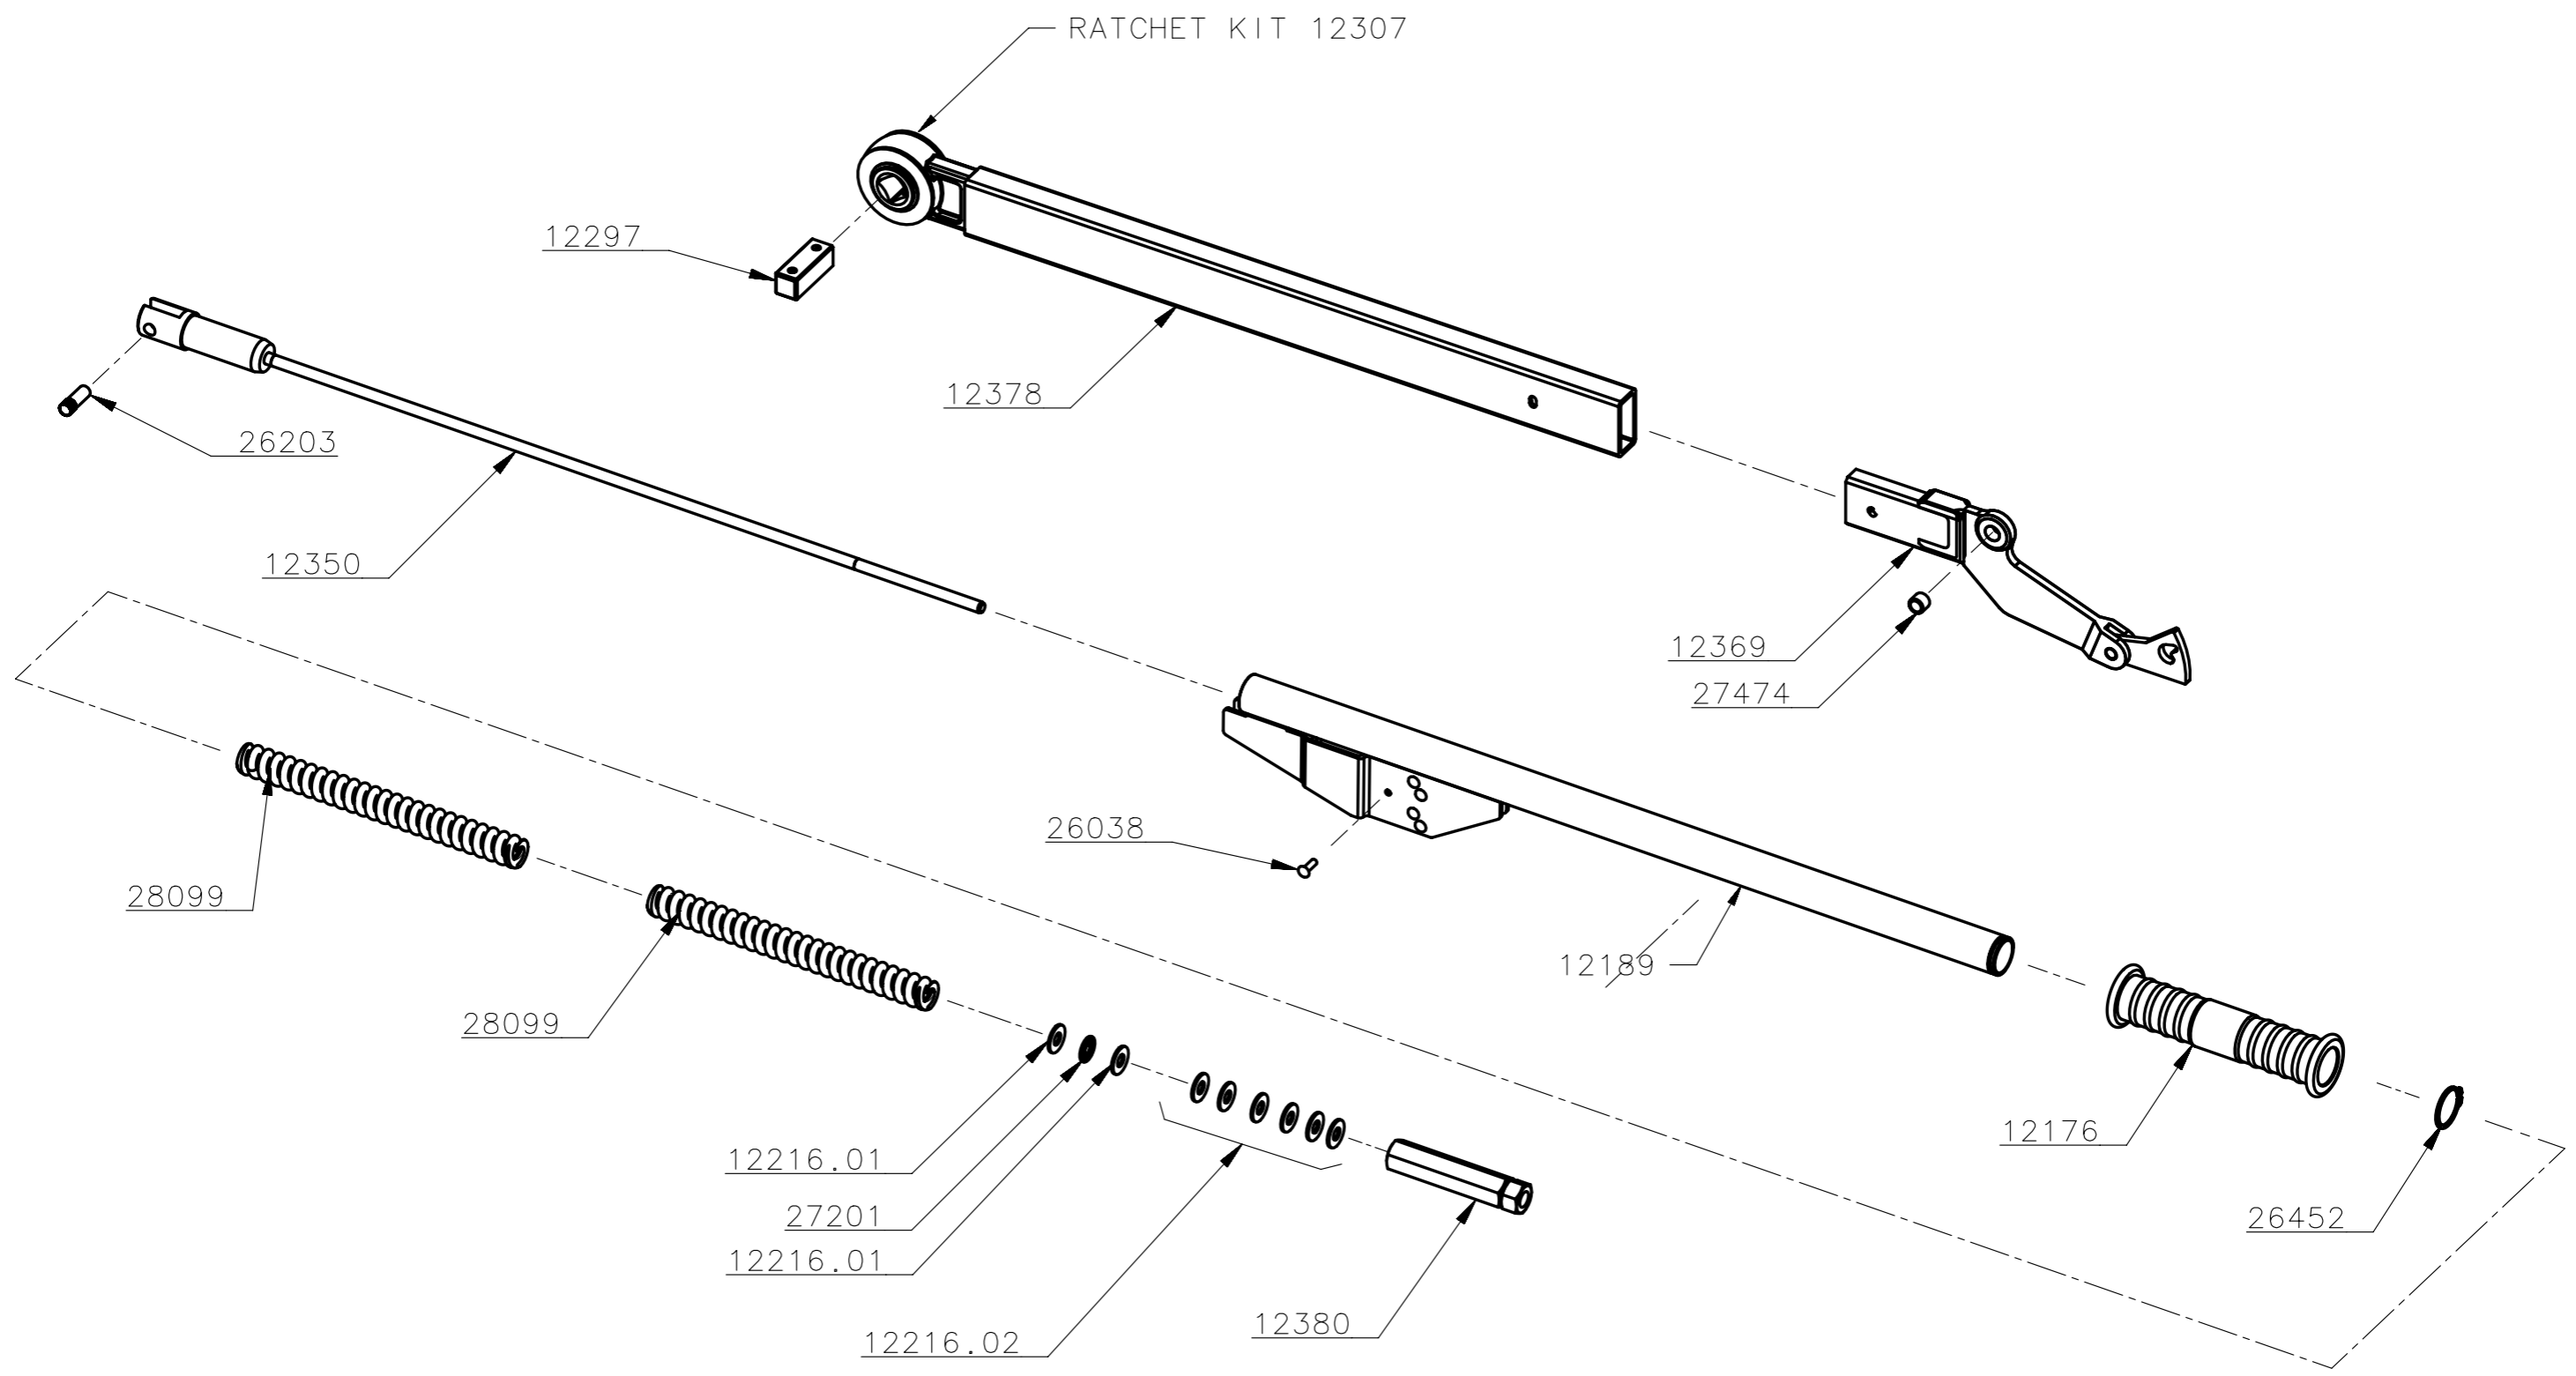

12101 - TW 5R ADJ 3/4" SQUARE DRIVE SPLIT

THRUST WASHER SPARES KIT 12355