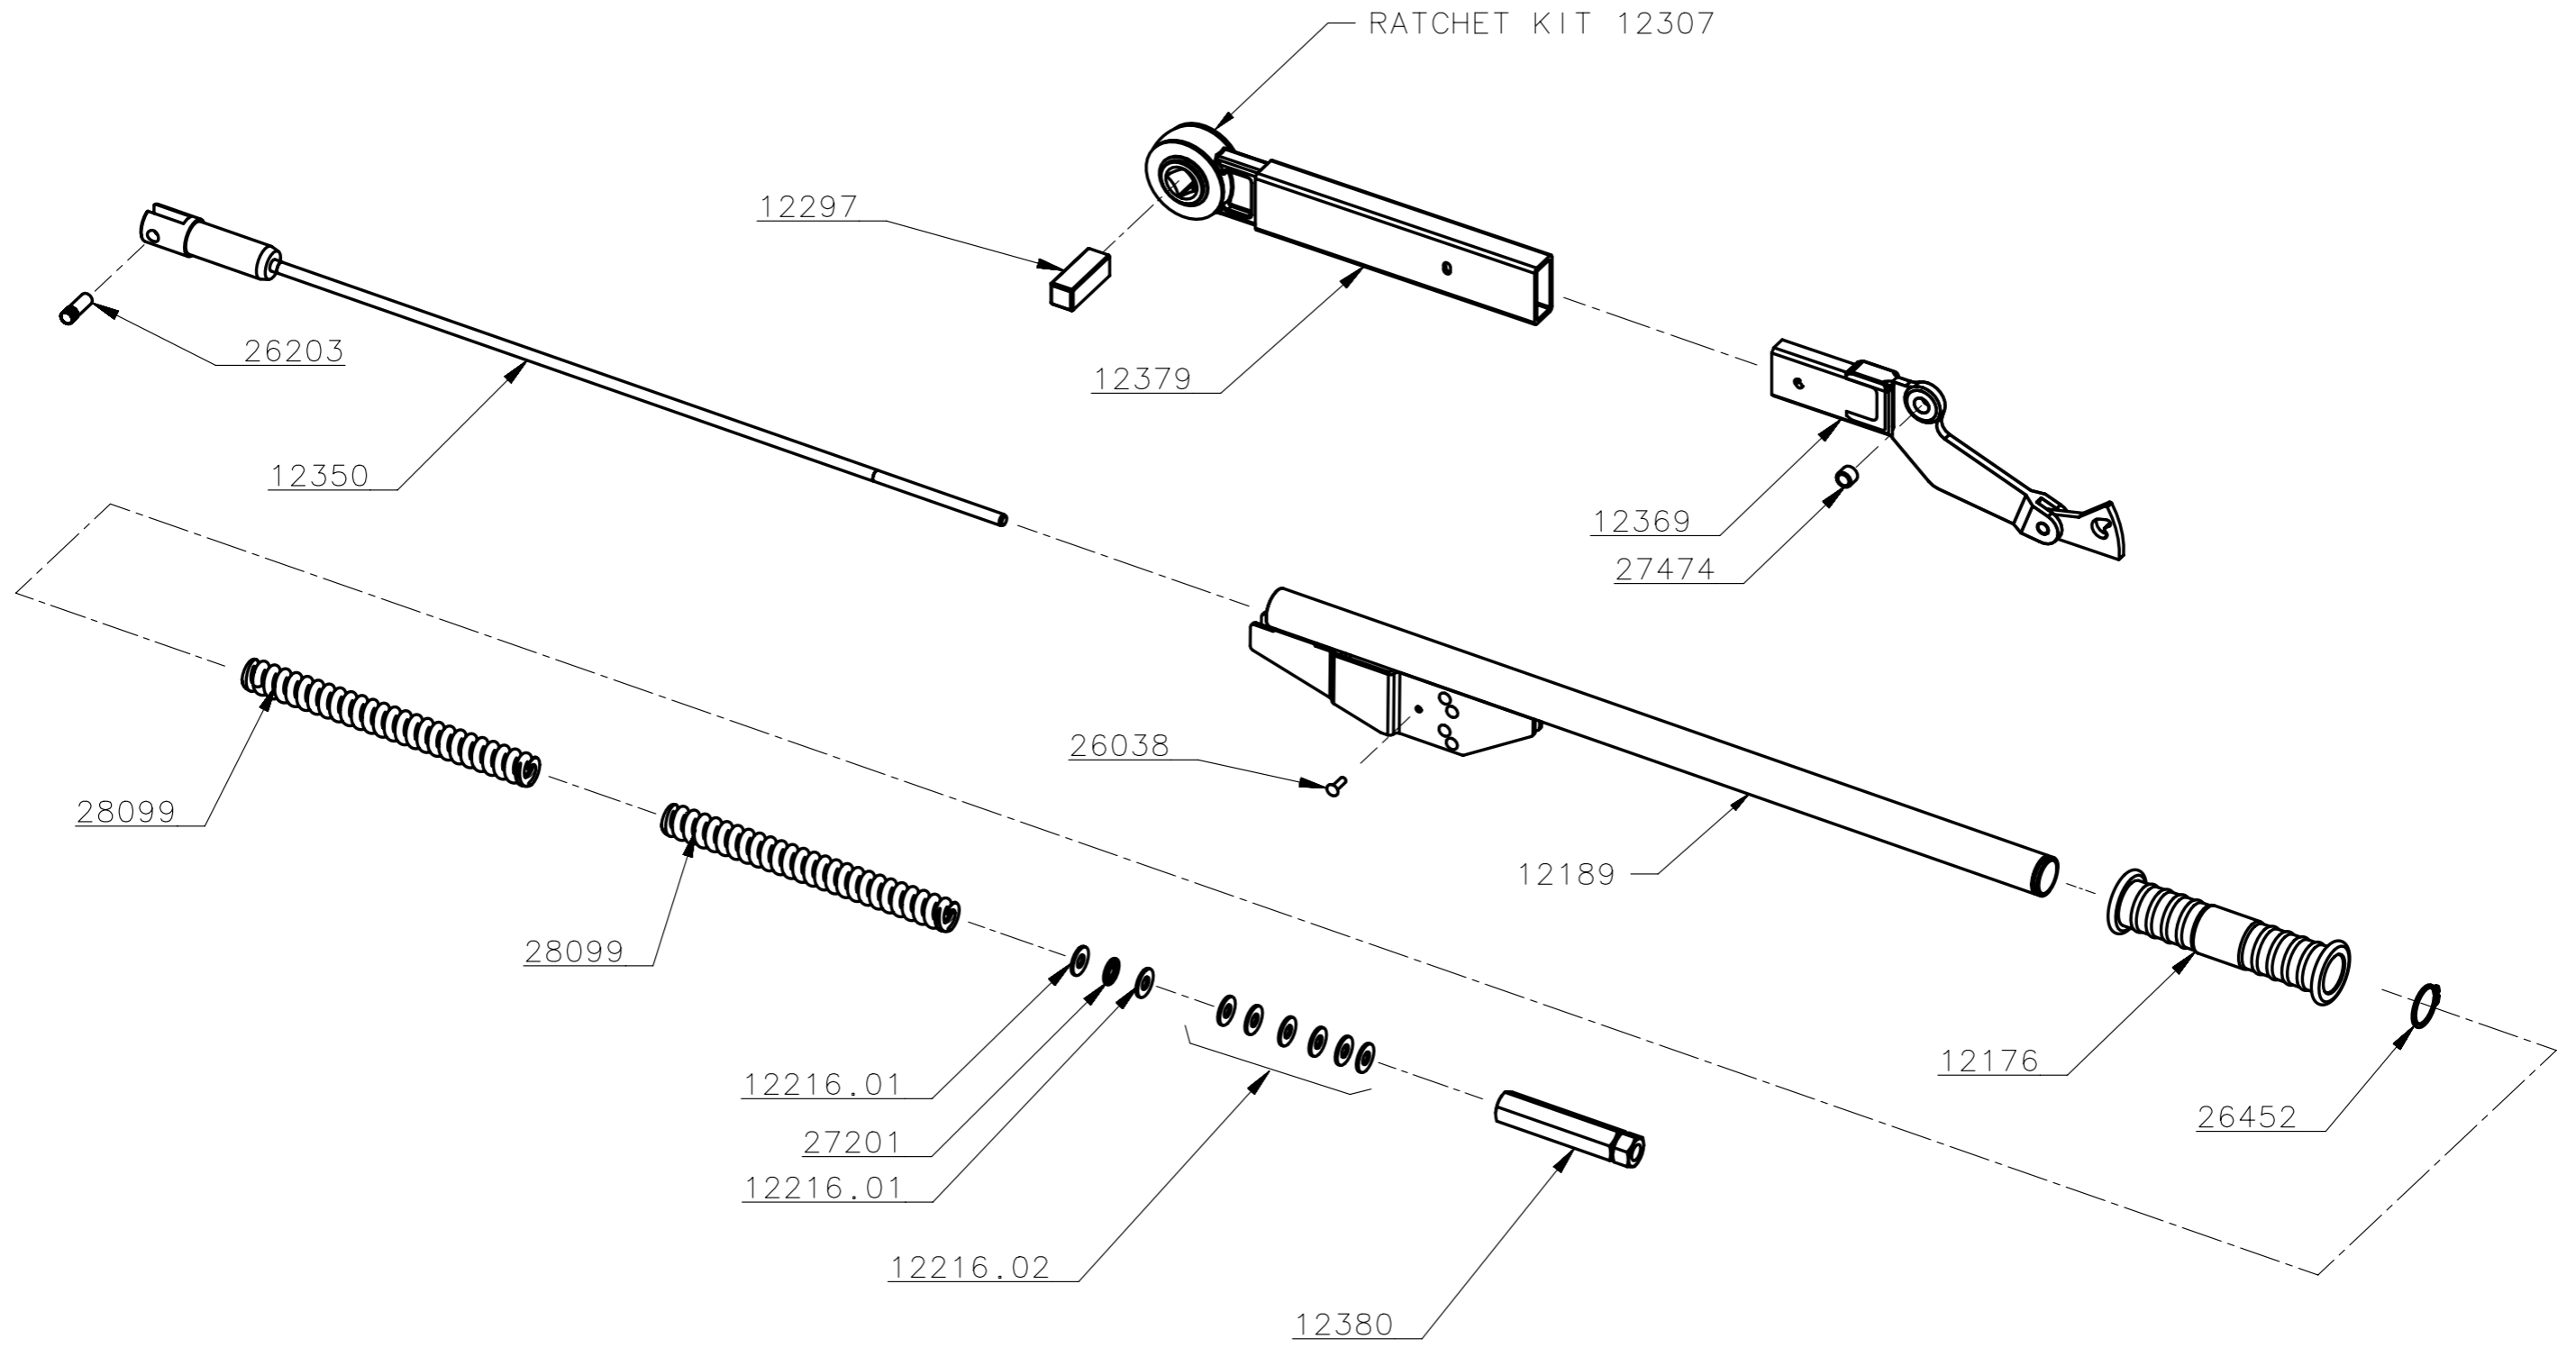

12102 - TW 4R ADJ 3/4" SQUARE DRIVE SPLIT

THRUST WASHER SPARES KIT 12355