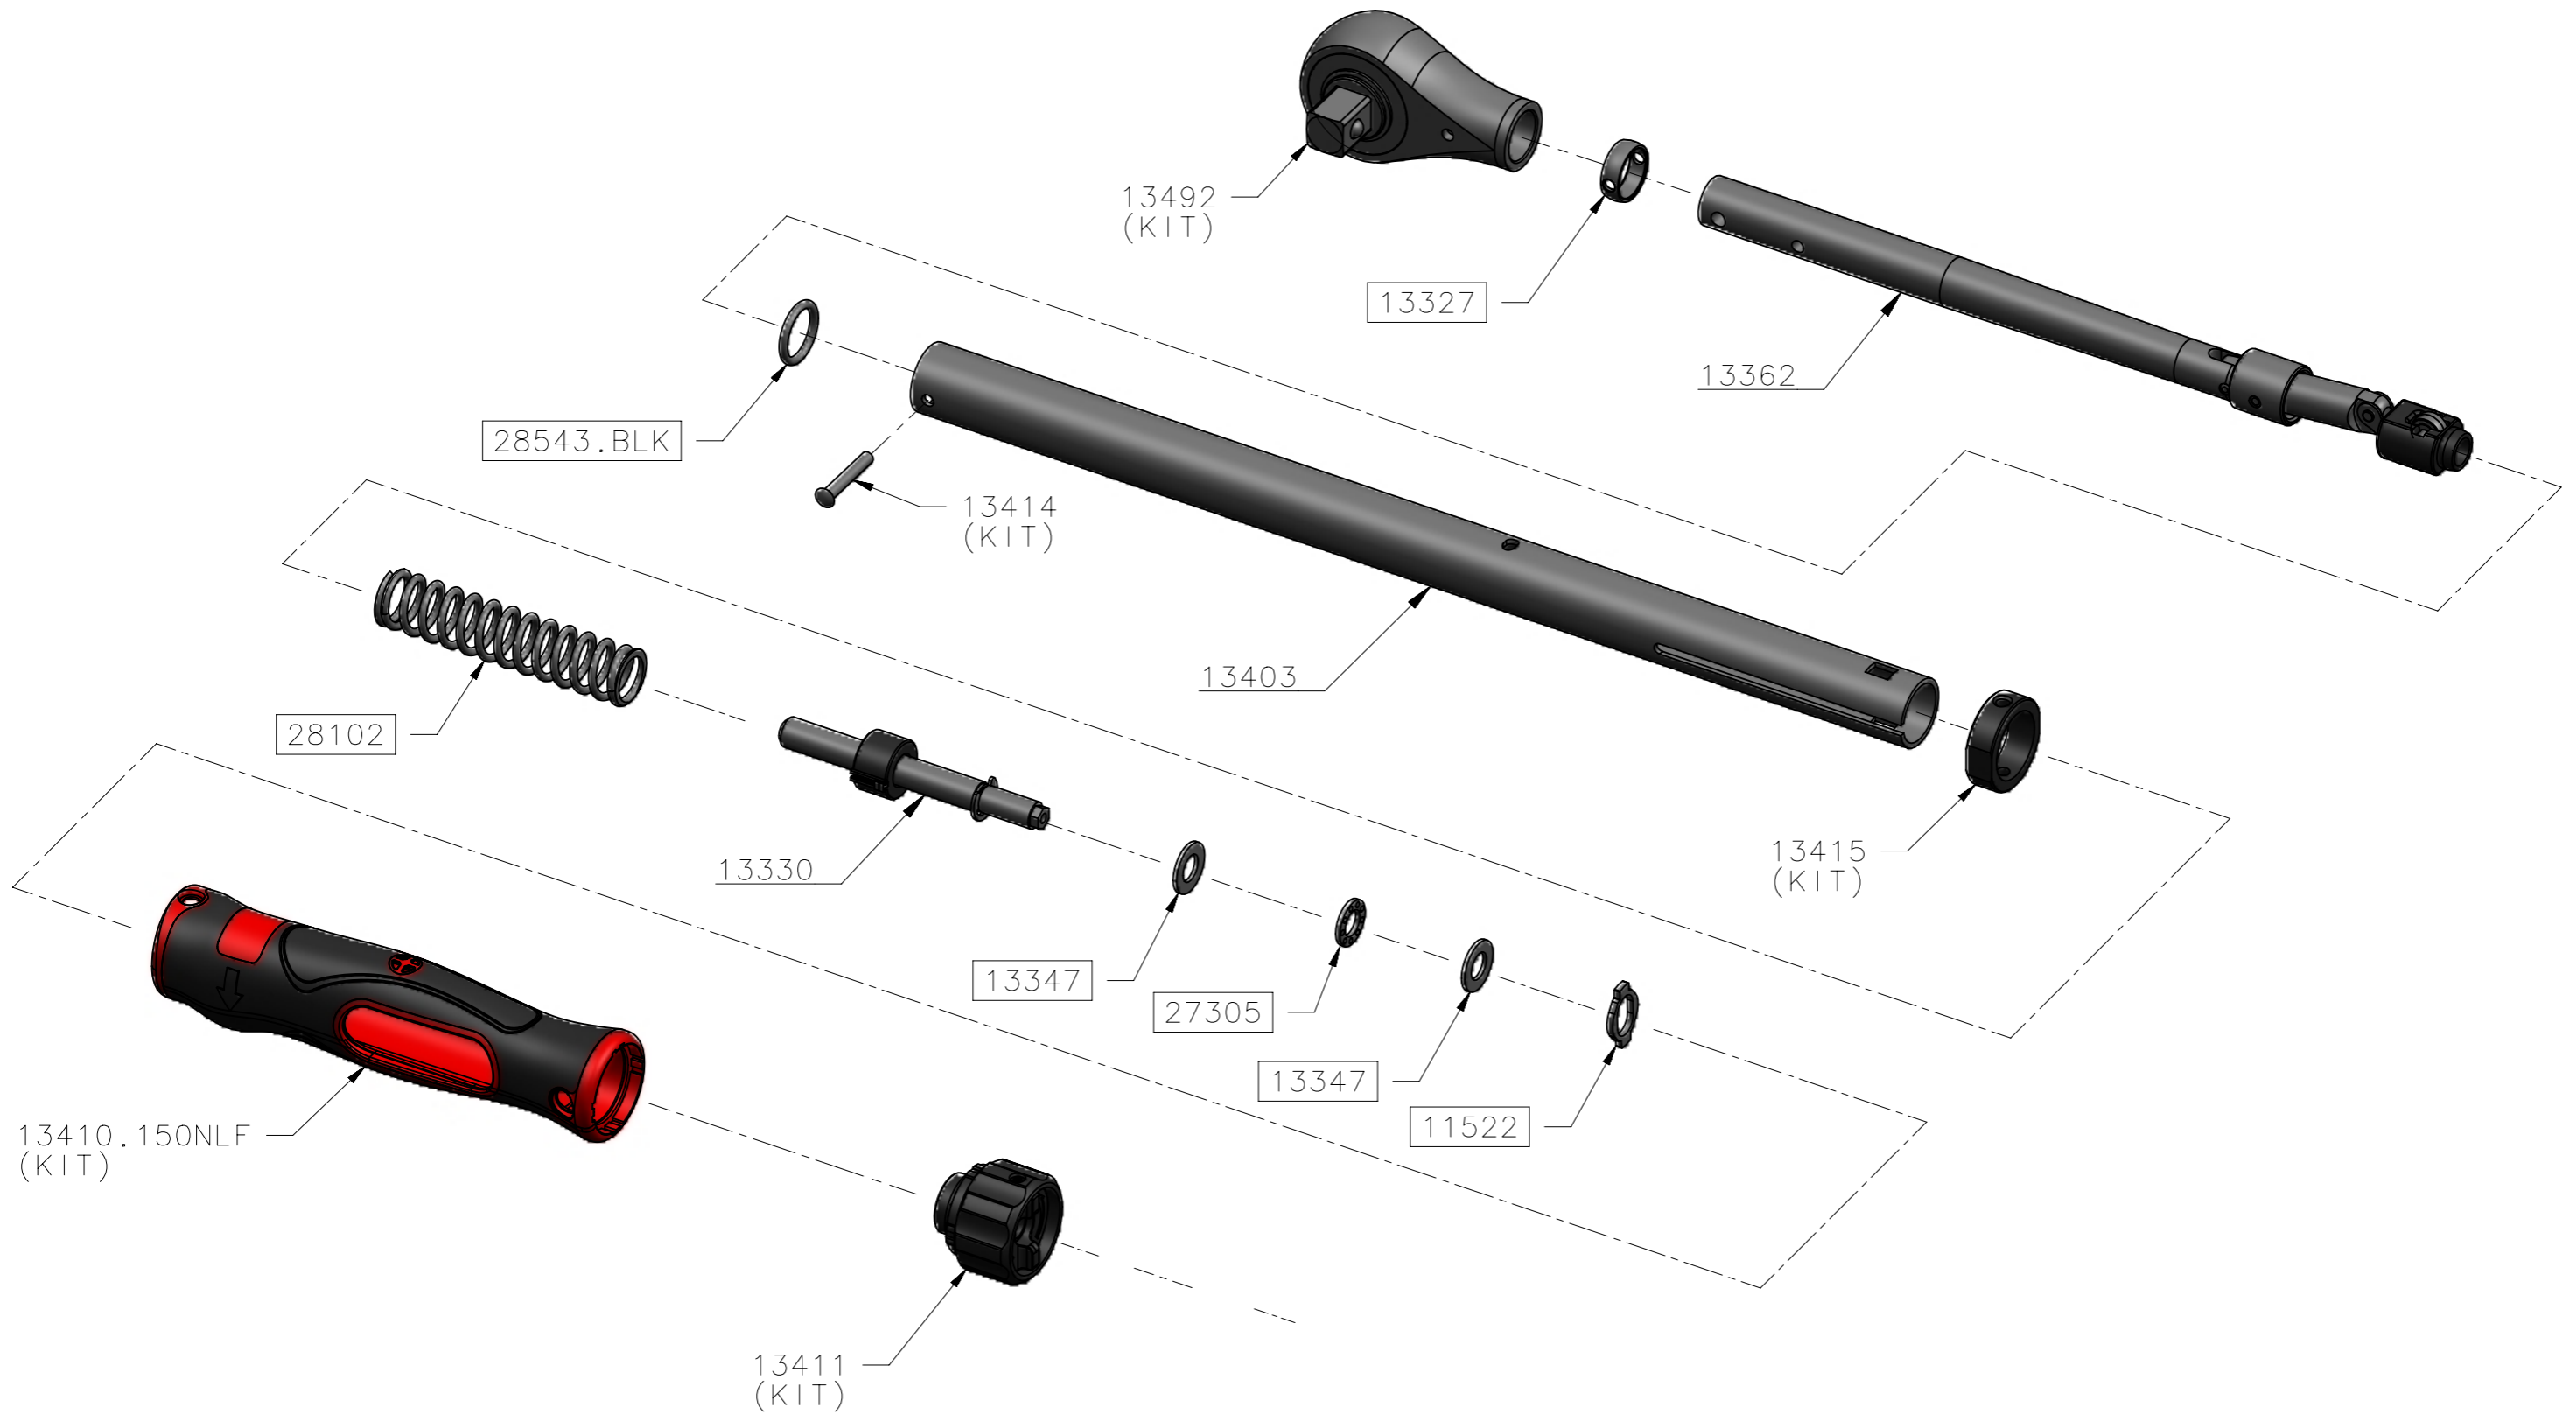

# 13442 - TW TTi150 1/2 SQ

ALL BOXED PART NUMBERS ARE SUBJECT TO A MINIMUM ORDER QUANTITY