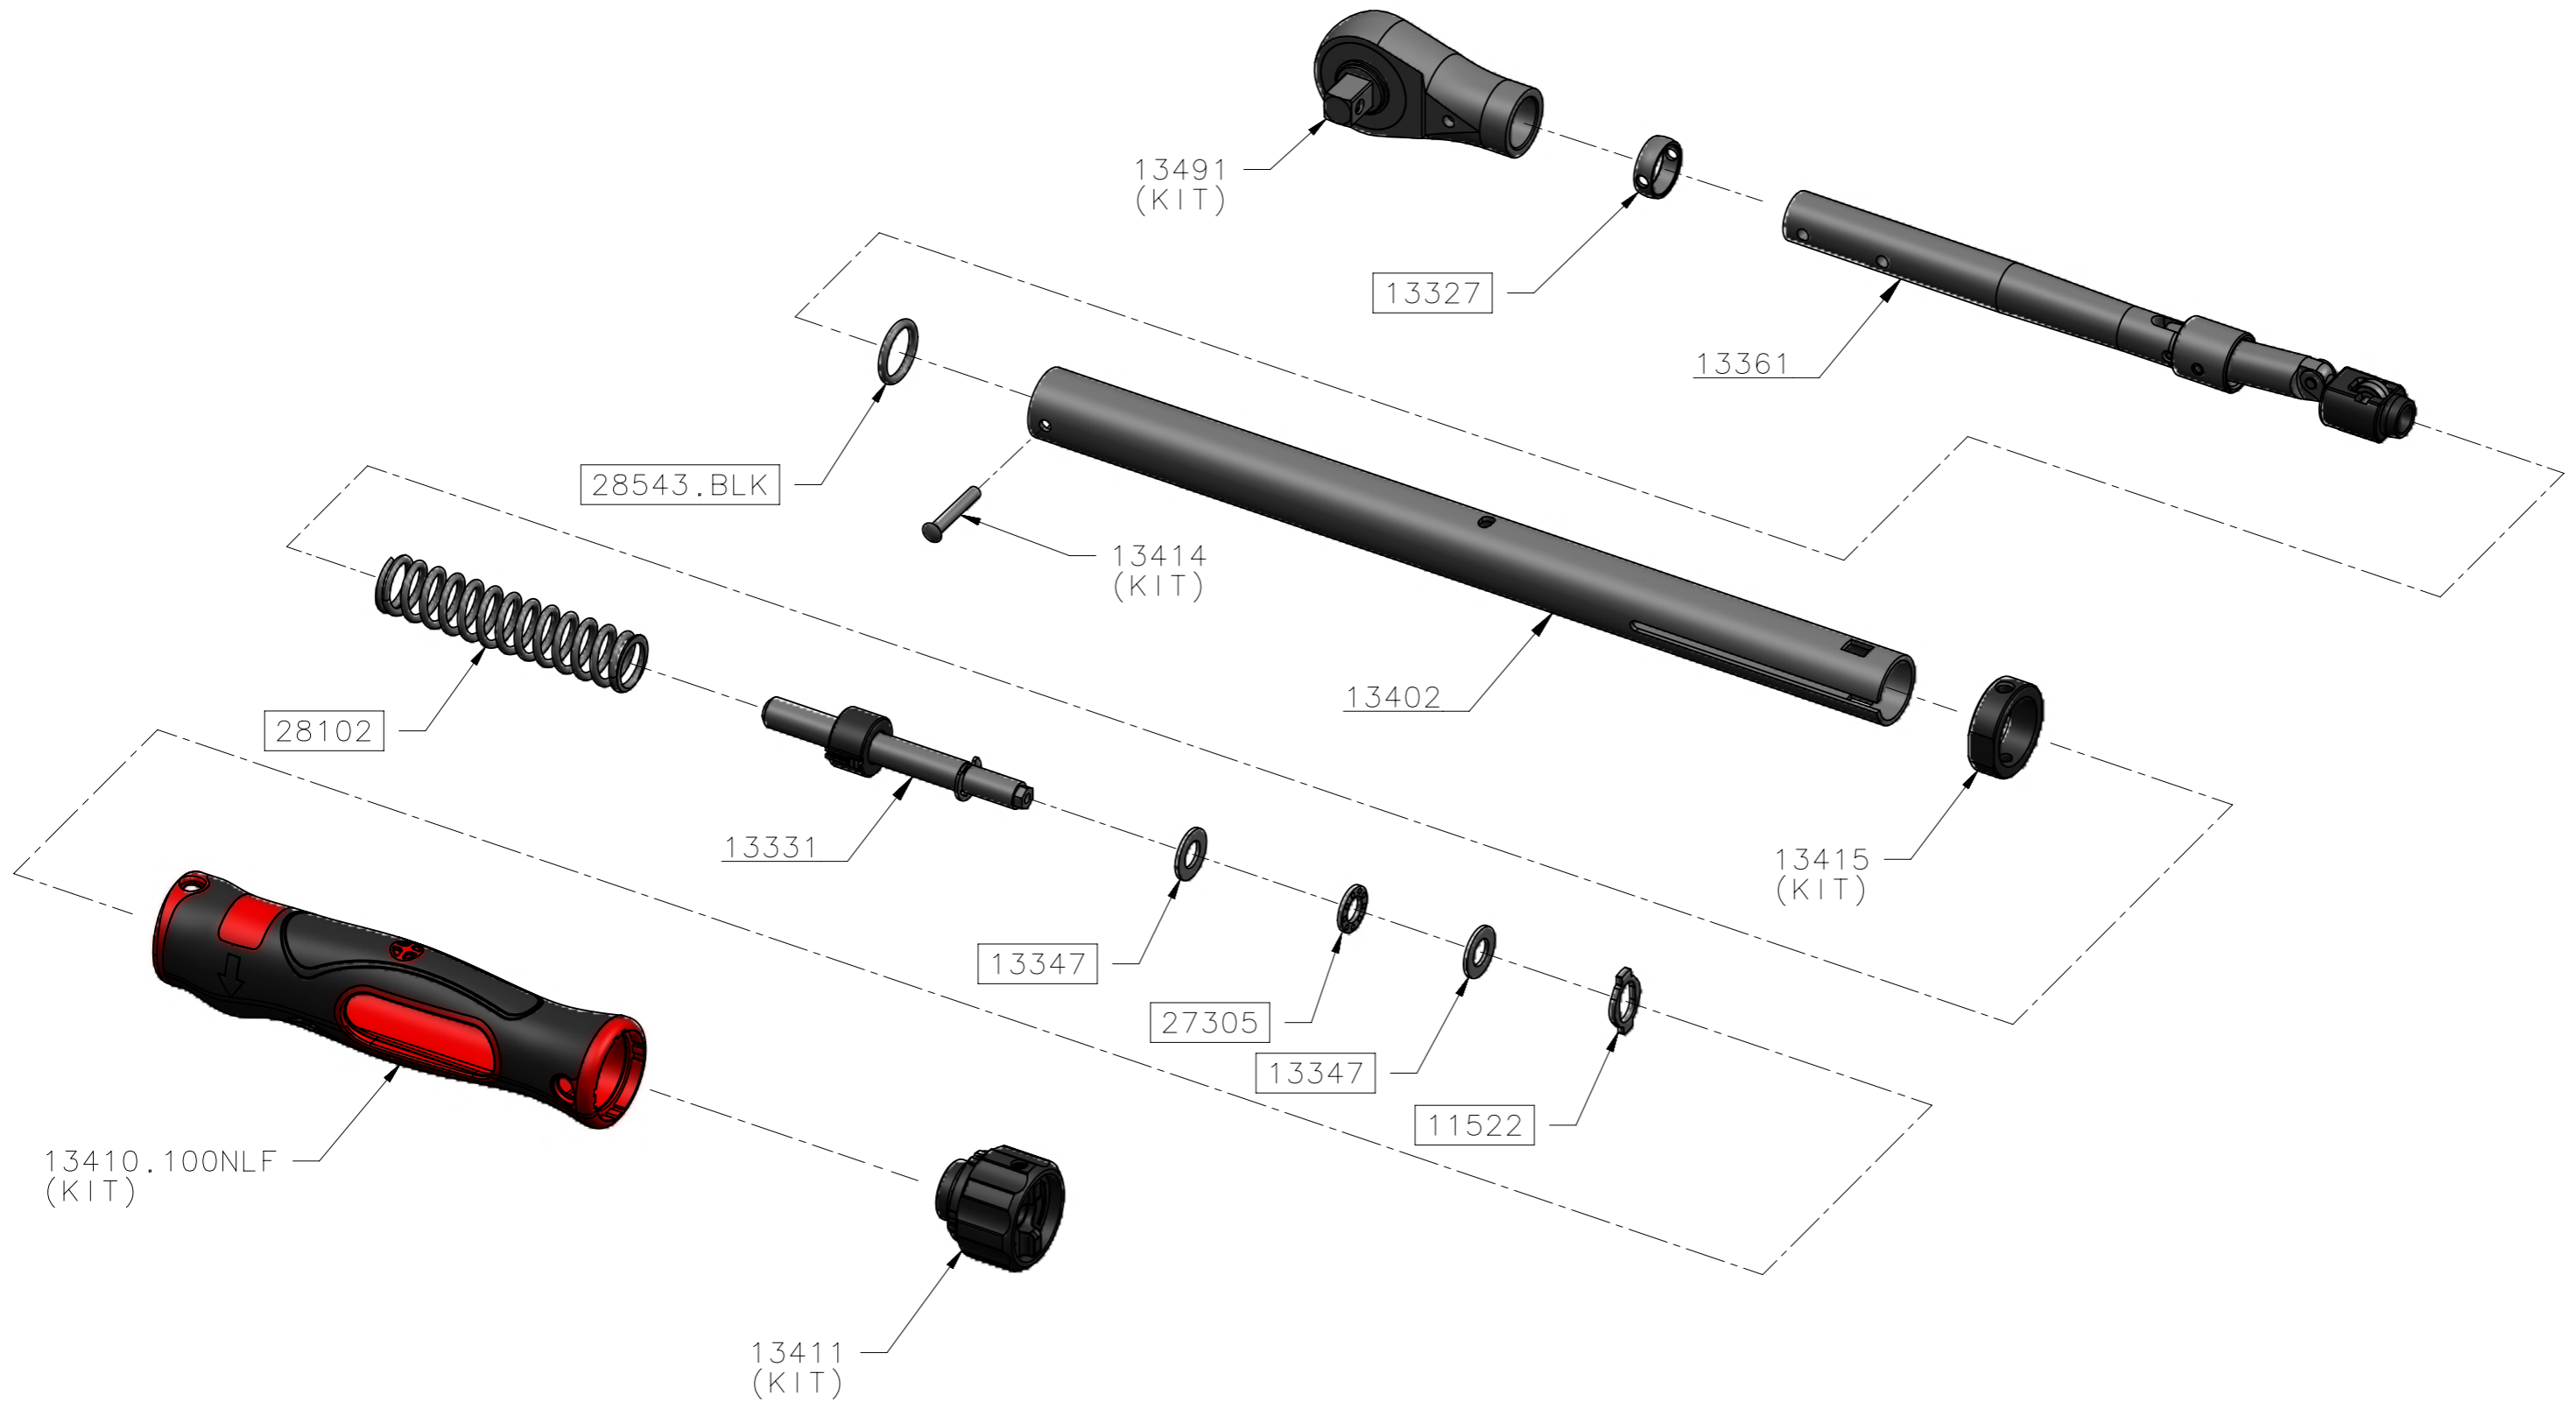

13450 – TW TTi100 3/8 SQ Nm ONLY

ALL BOXED PART NUMBERS ARE SUBJECT TO A MINIMUM ORDER QUANTITY