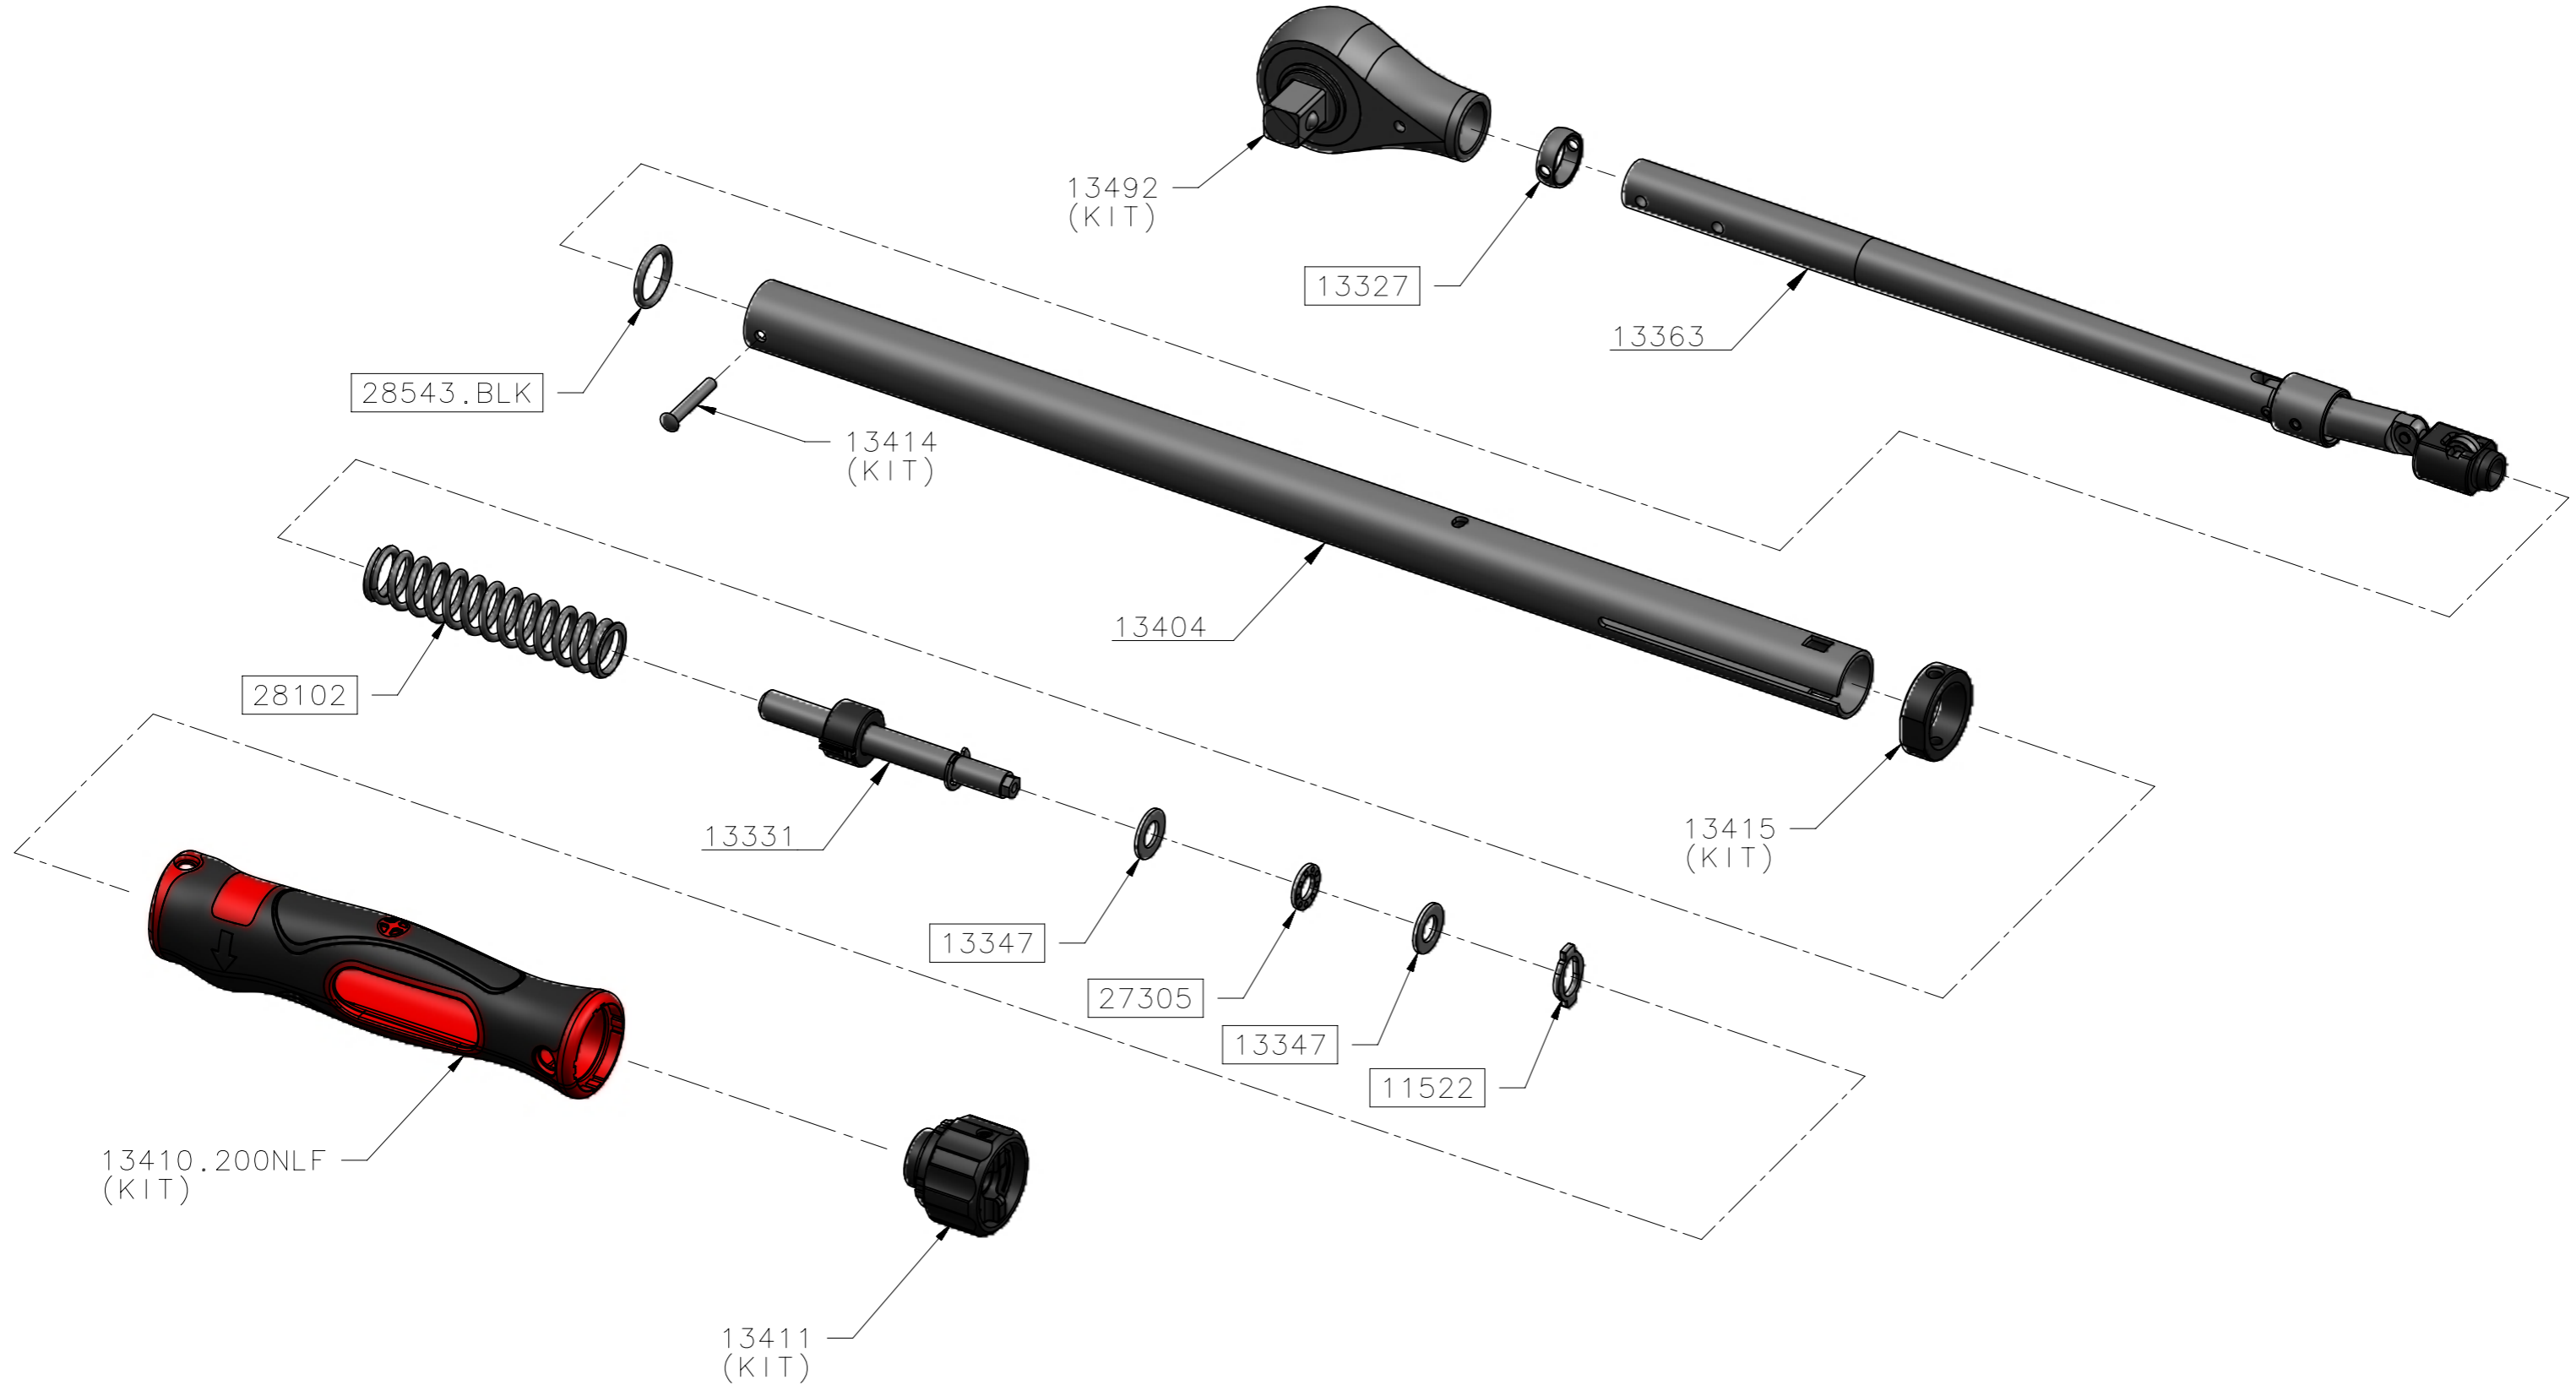

13453 – TW TTi200 1/2 SQ Nm ONLY

ALL BOXED PART NUMBERS ARE SUBJECT TO A MINIMUM ORDER QUANTITY