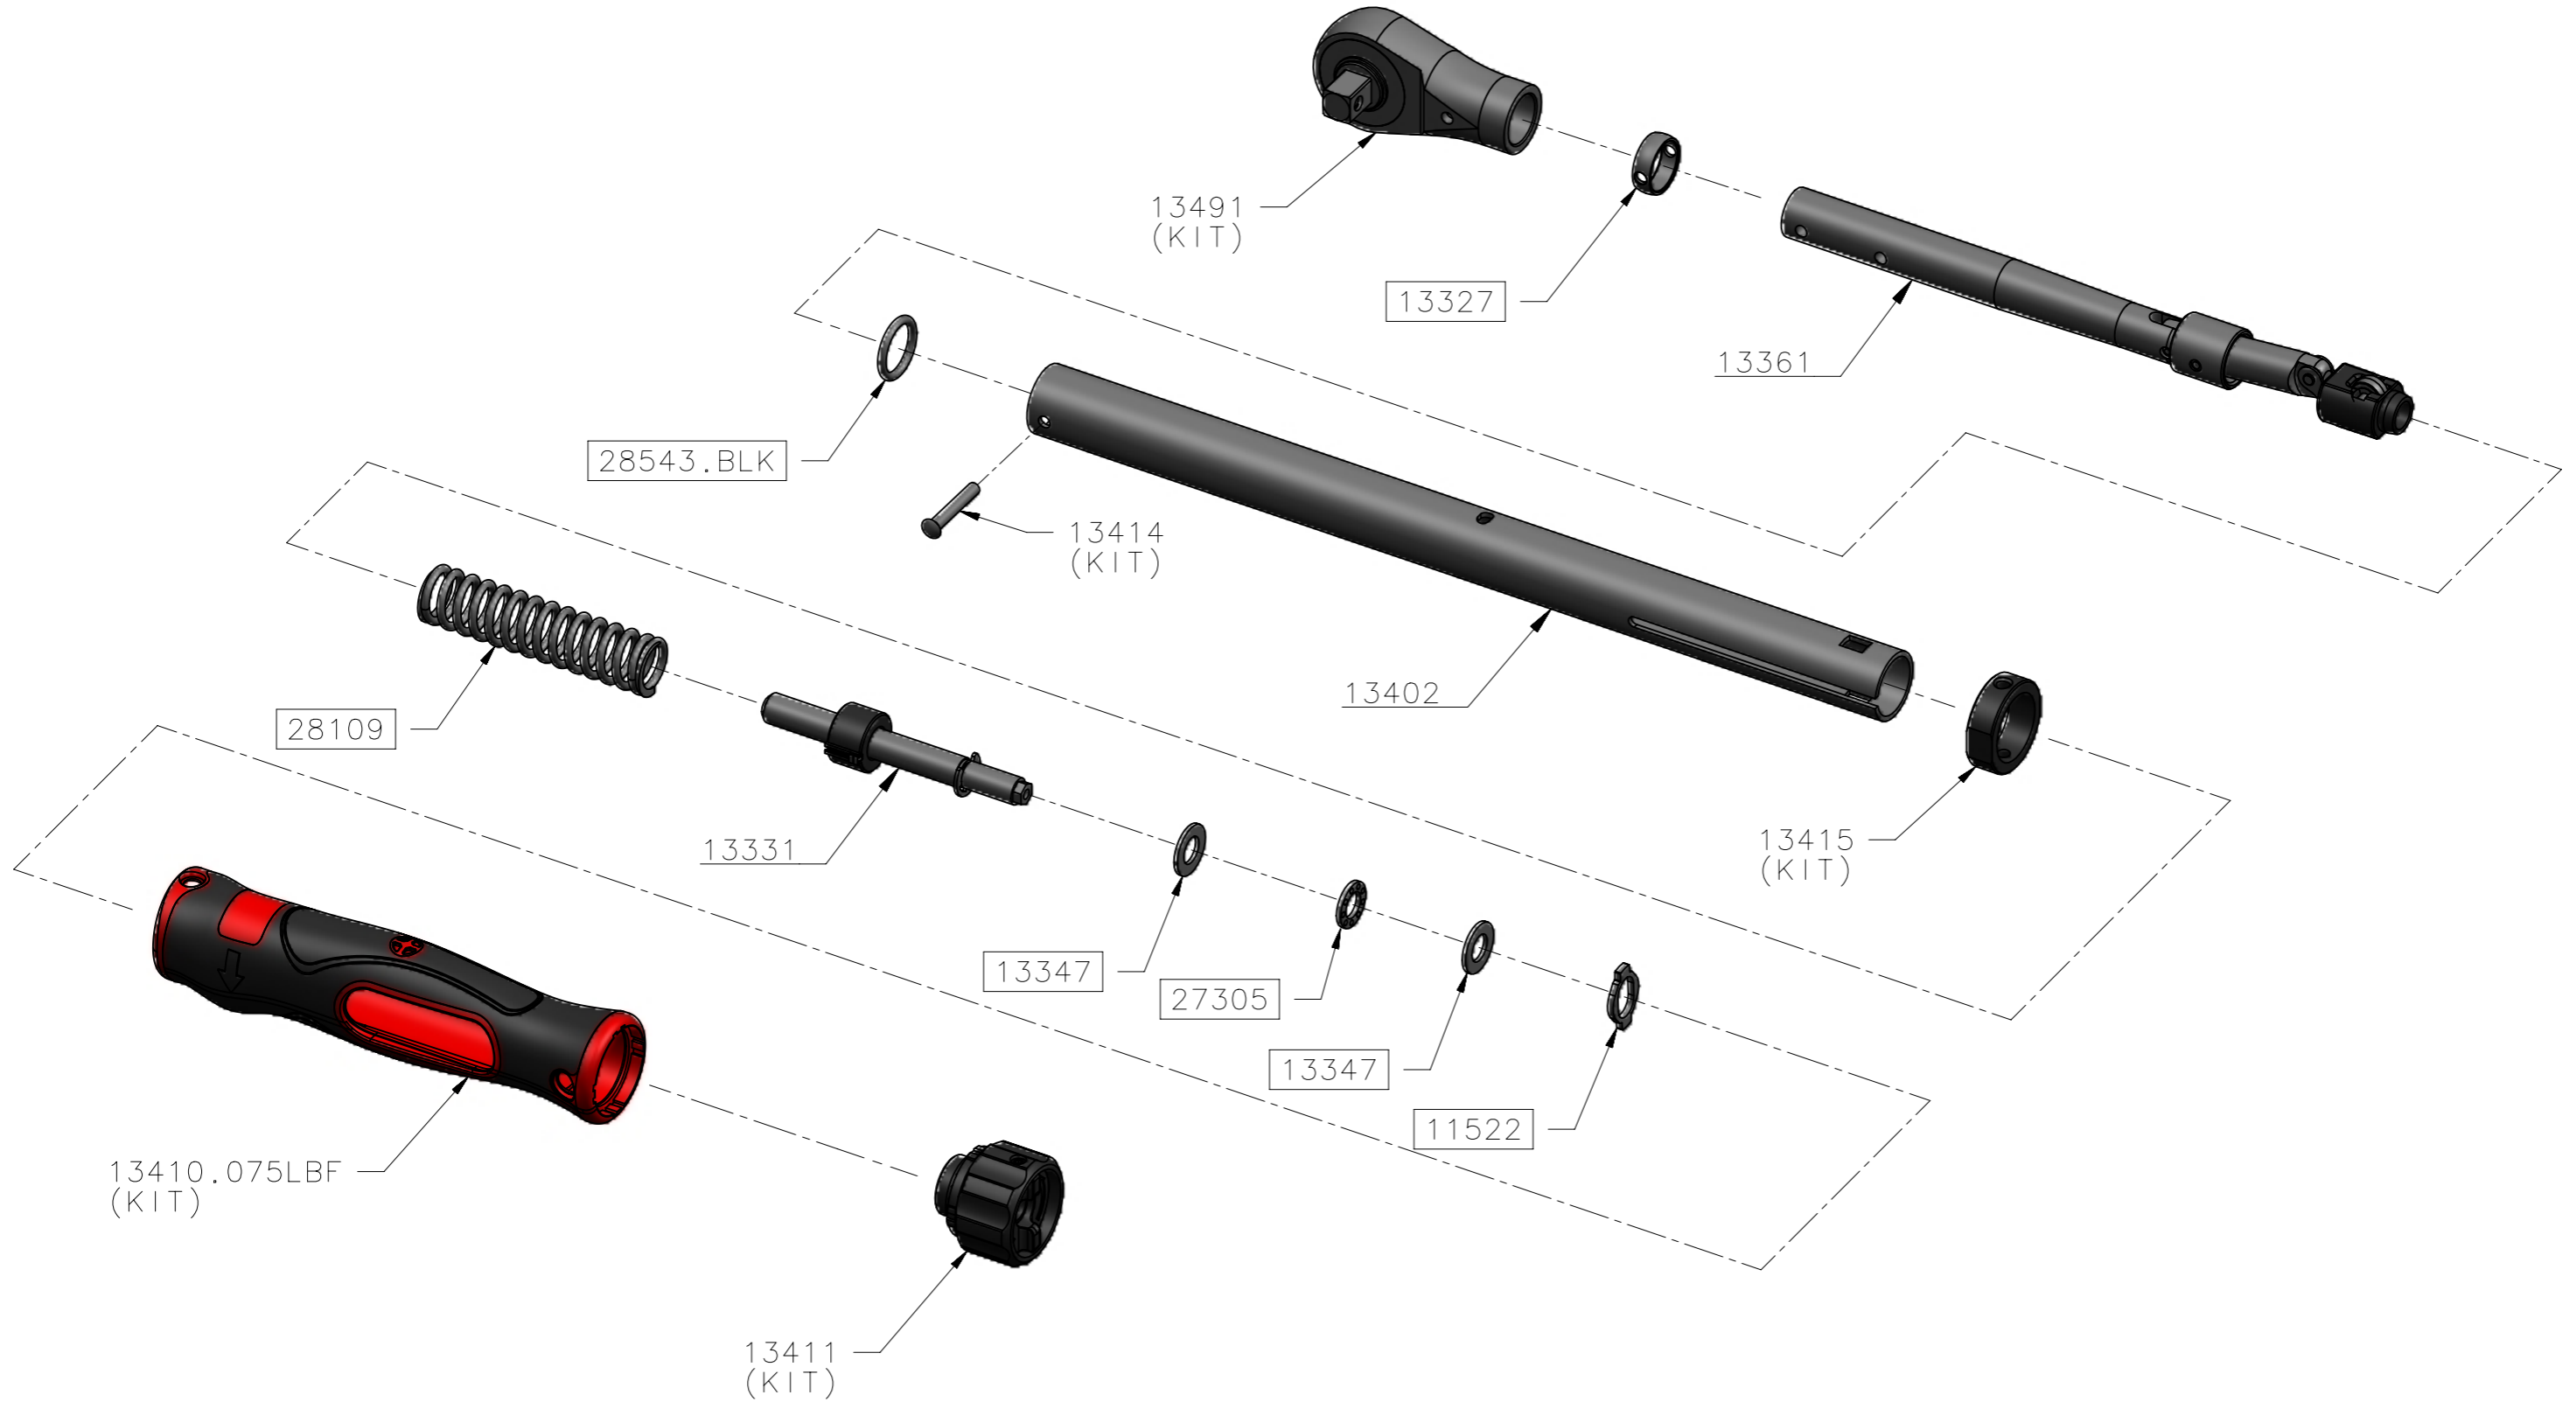

# 13460 – TW TTi75 3/8 SQ lbf.ft ONLY

ALL BOXED PART NUMBERS ARE SUBJECT TO A MINIMUM ORDER QUANTITY