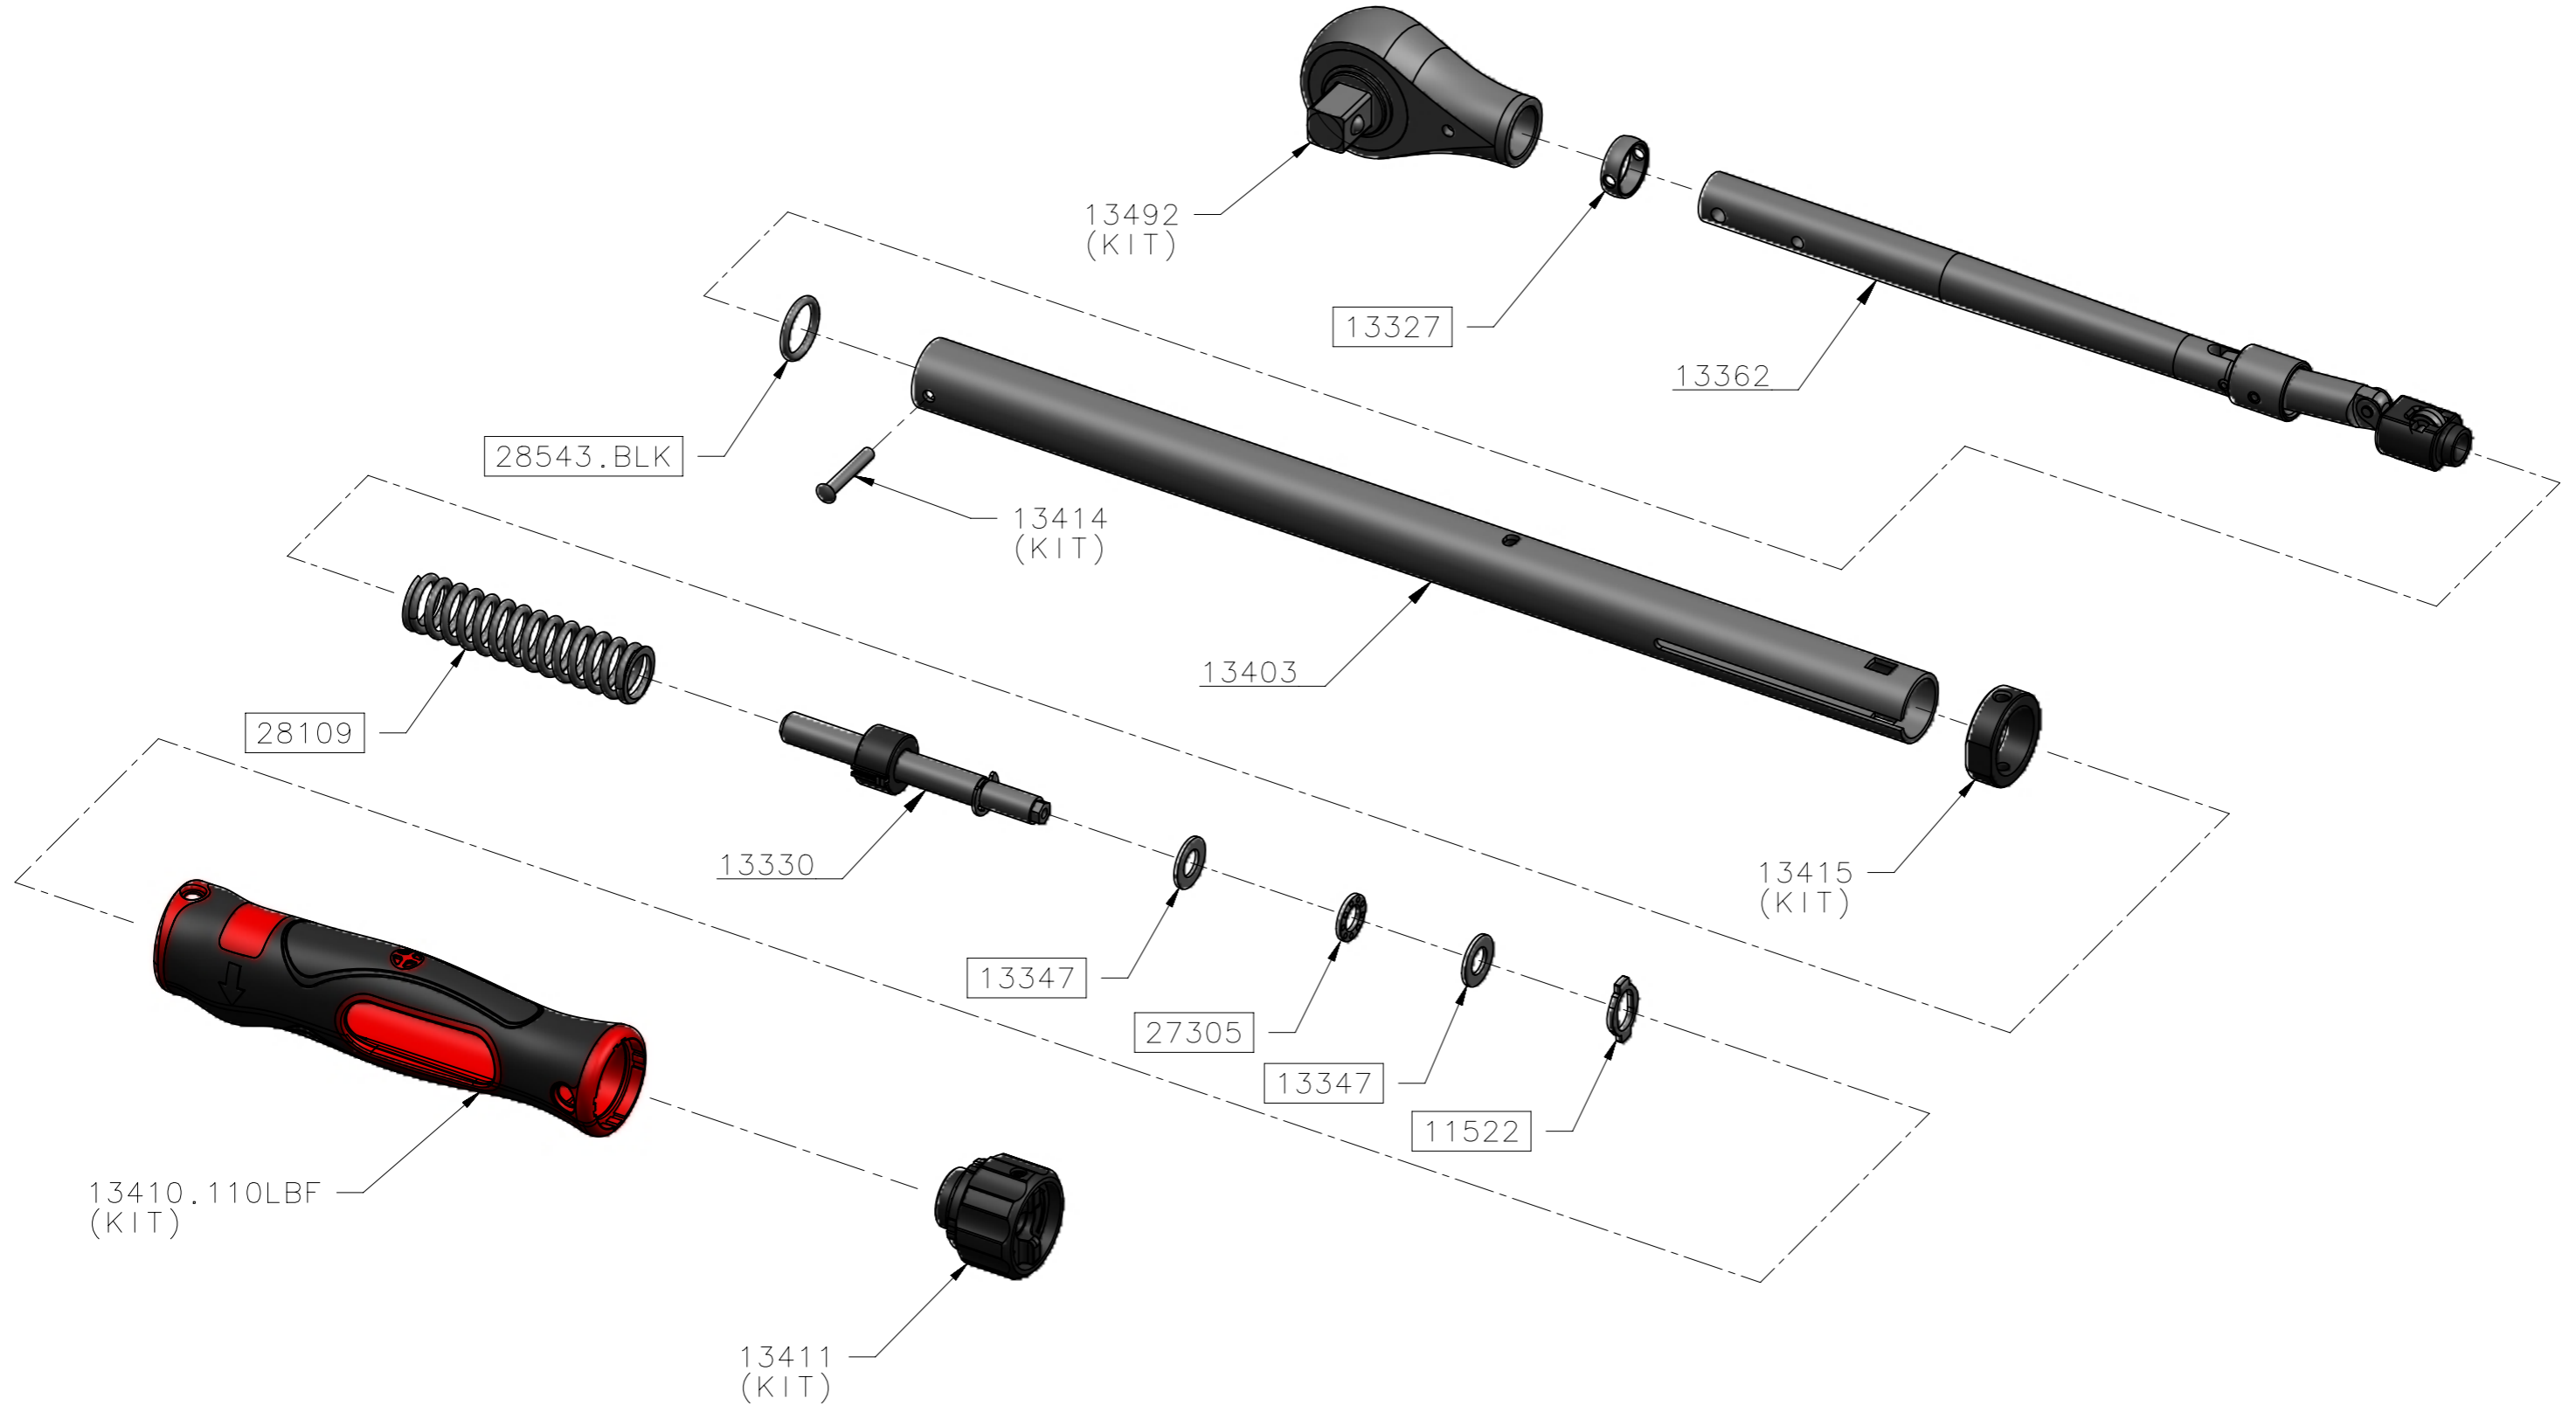

# 13462 – TW TTi110 1/2 SQ lbf.ft ONLY

ALL BOXED PART NUMBERS ARE SUBJECT TO A MINIMUM ORDER QUANTITY