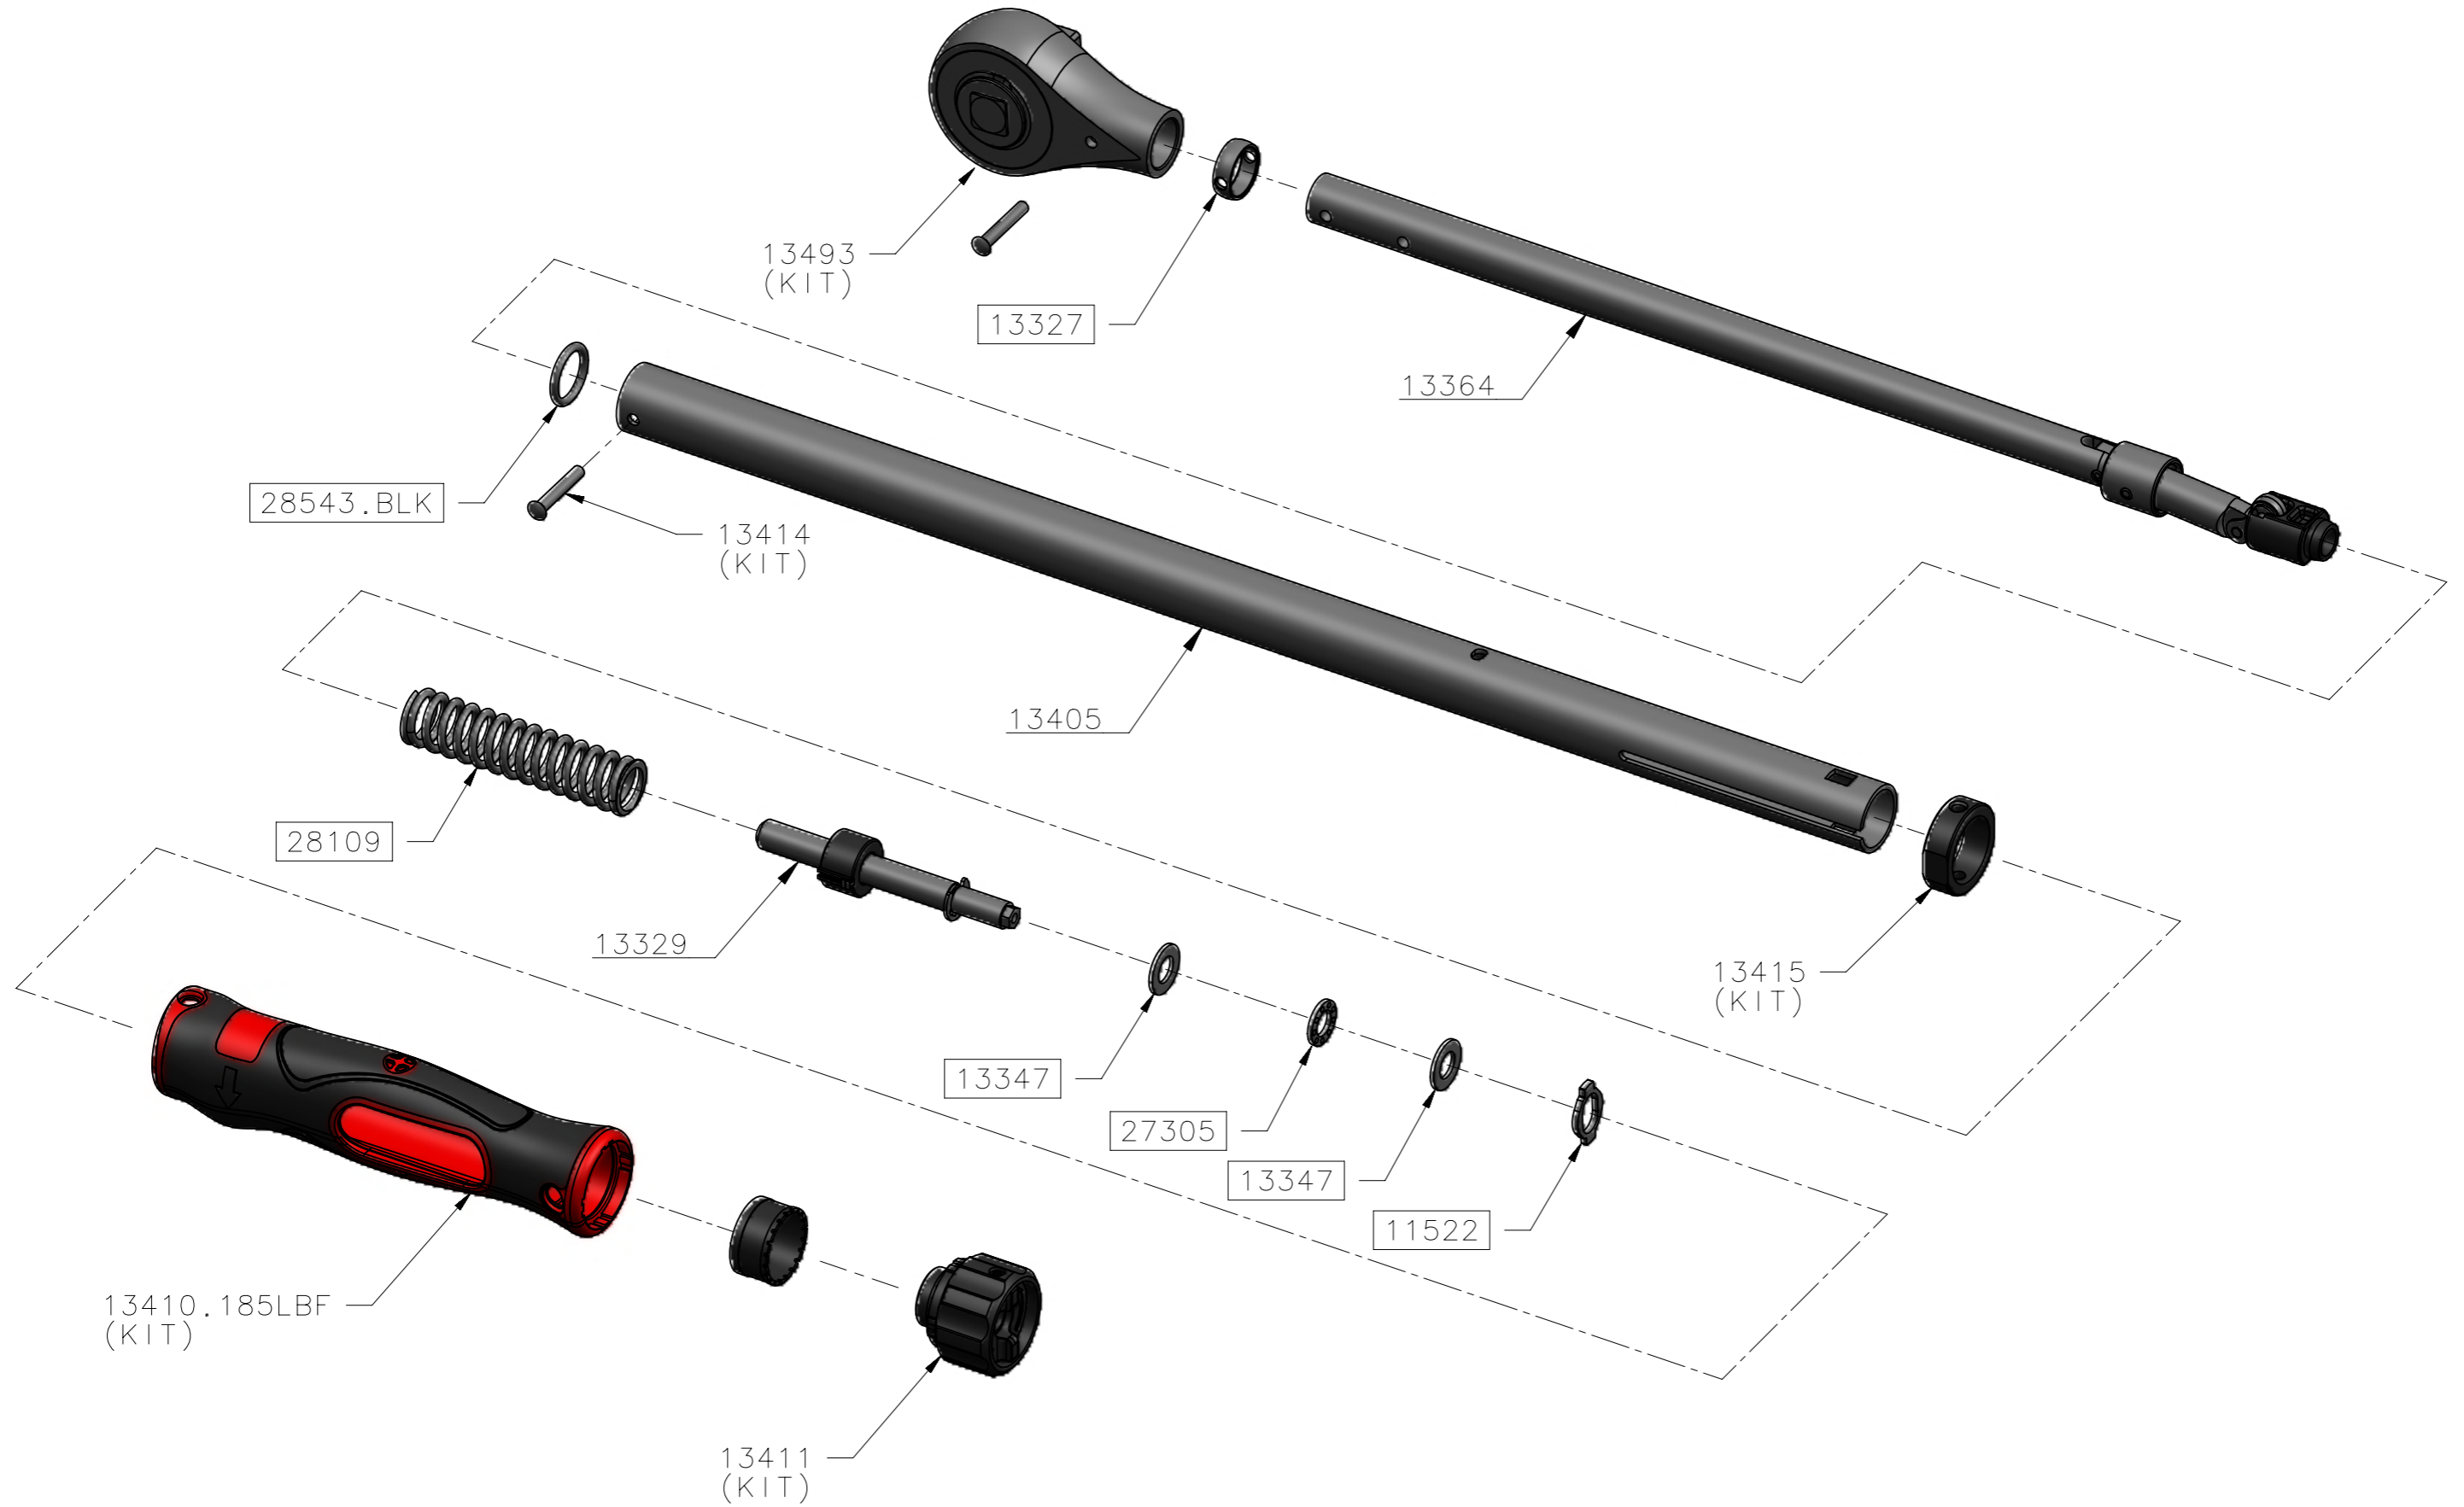

# 13464 – TW TTi185 1/2 SQ lbf.ft ONLY

ALL BOXED PART NUMBERS ARE SUBJECT TO A MINIMUM ORDER QUANTITY