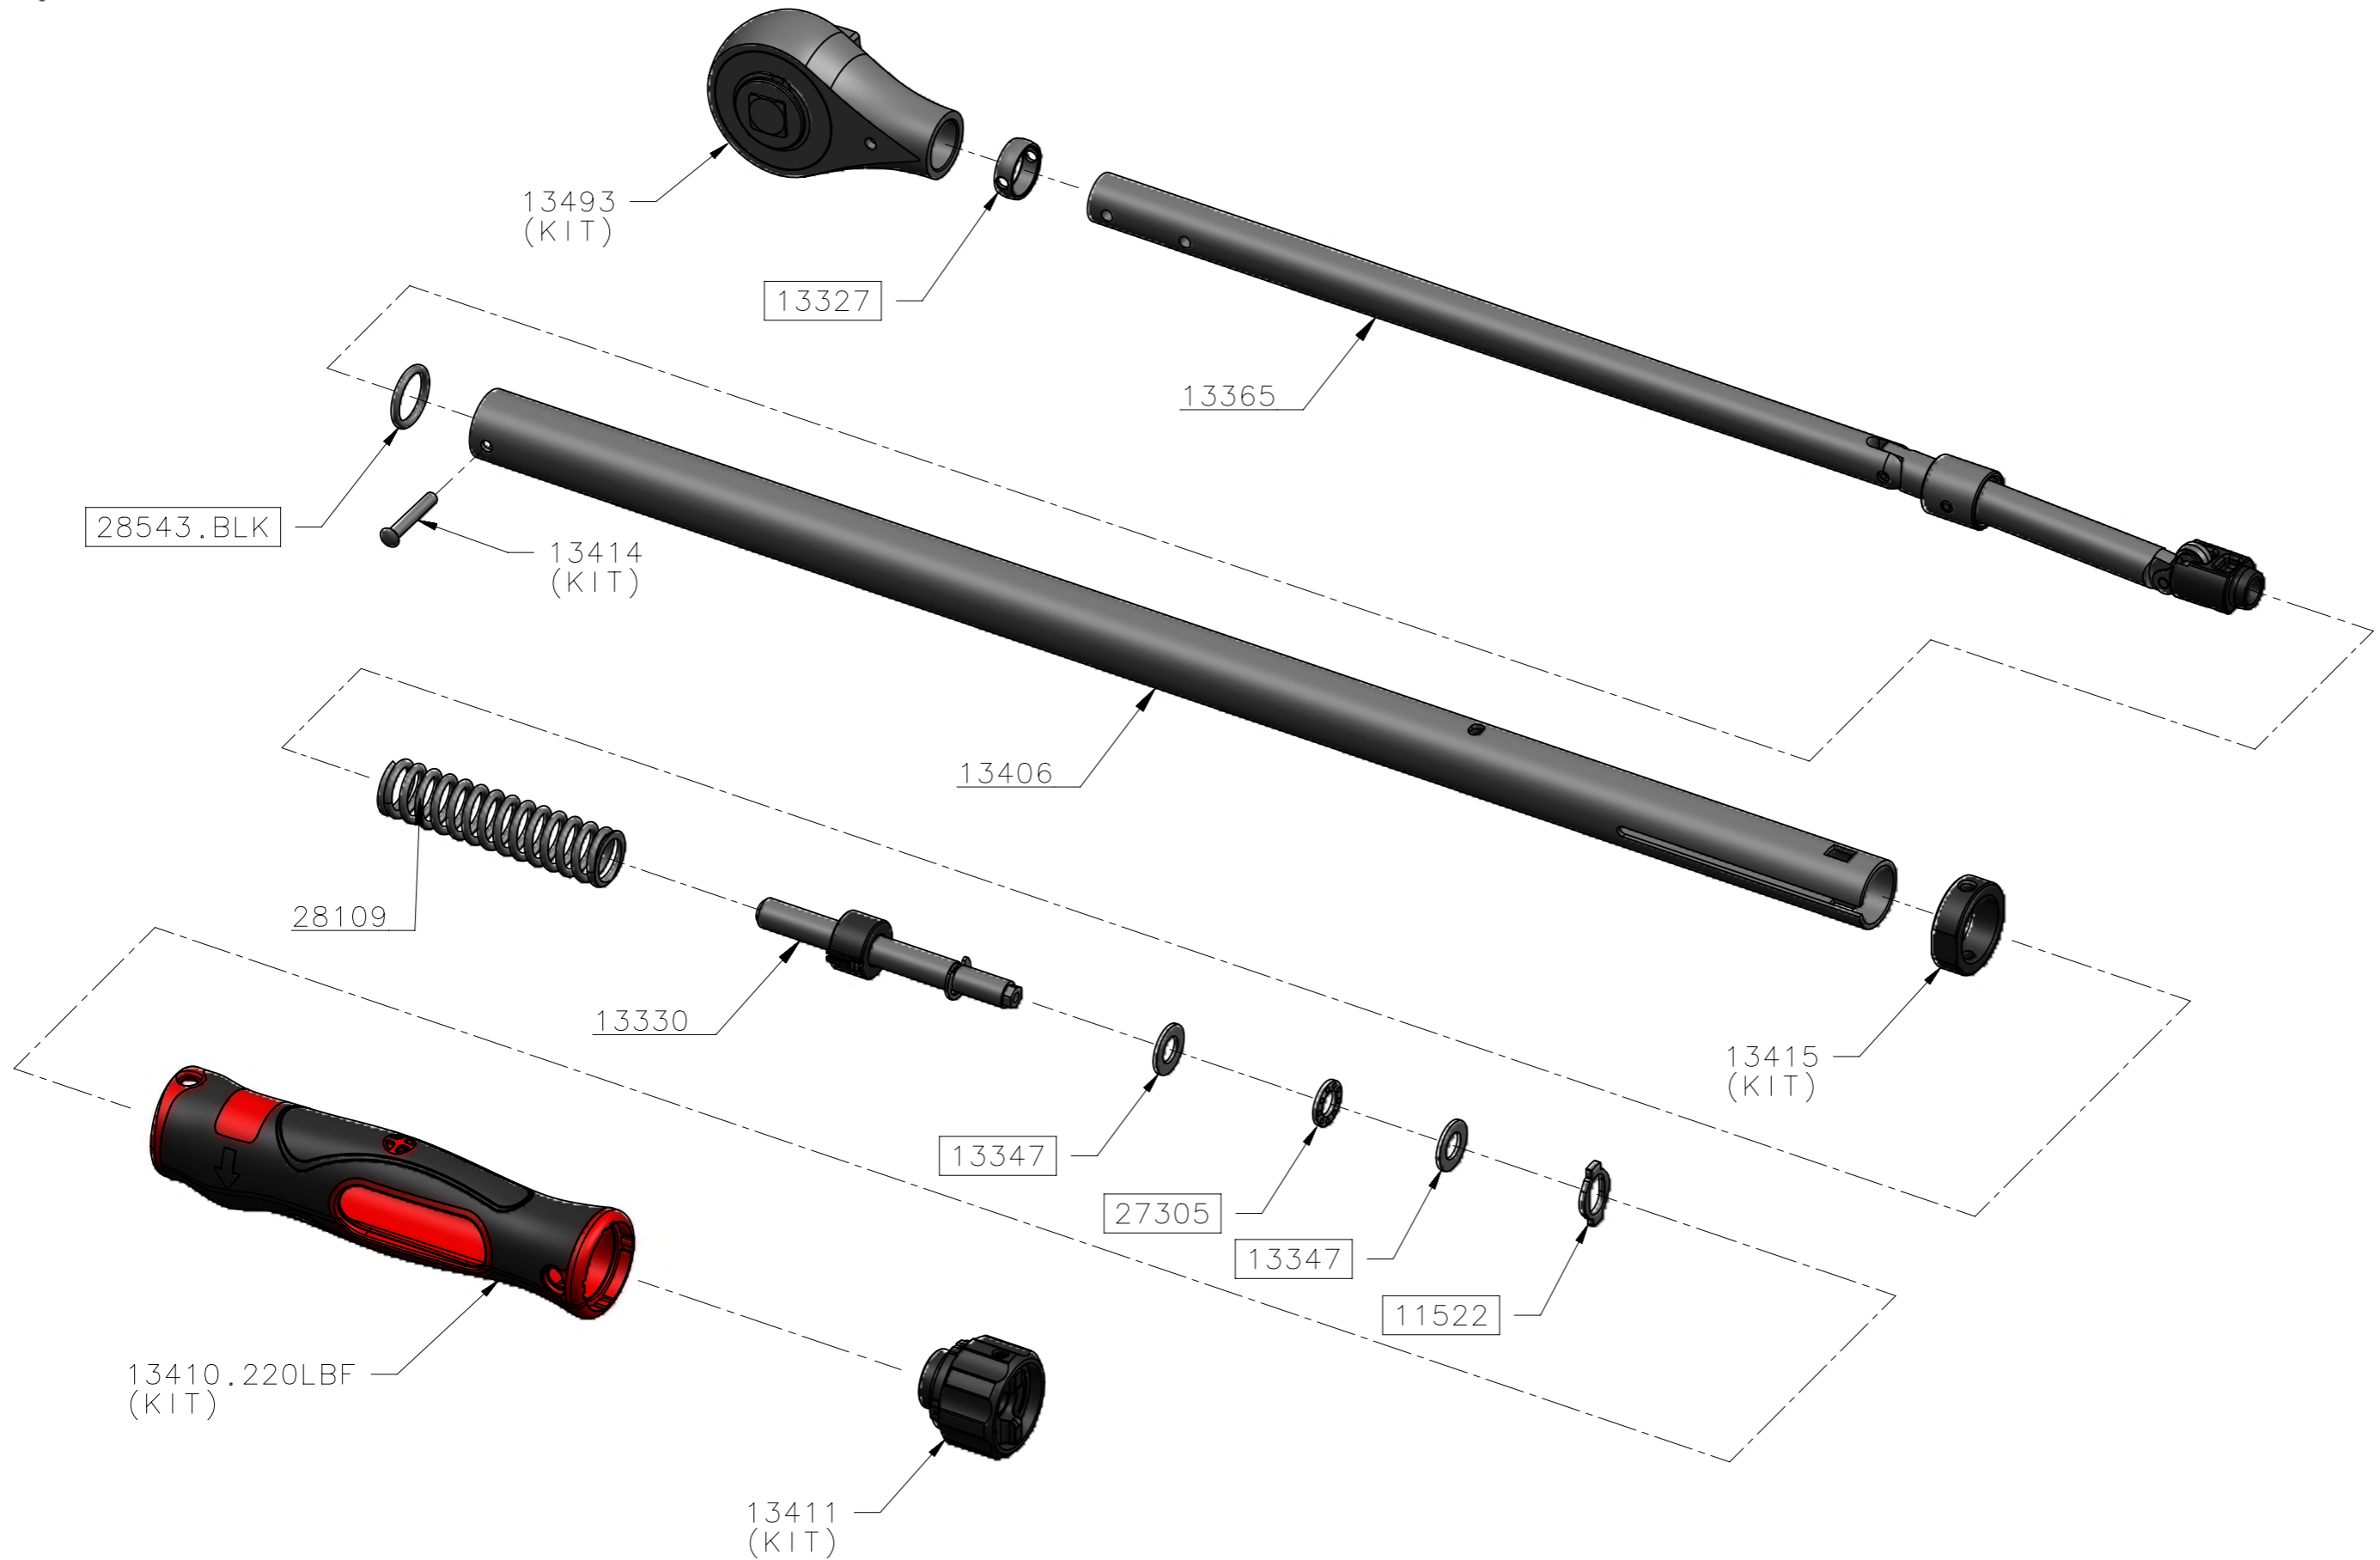

13465 - TW TTi220 1/2 SQ lbf.ft ONLY

ISSUE 5
14FEB14
ECN-005674

ALL BOXED PART NUMBERS ARE SUBJECT TO A MINIMUM ORDER QUANTITY